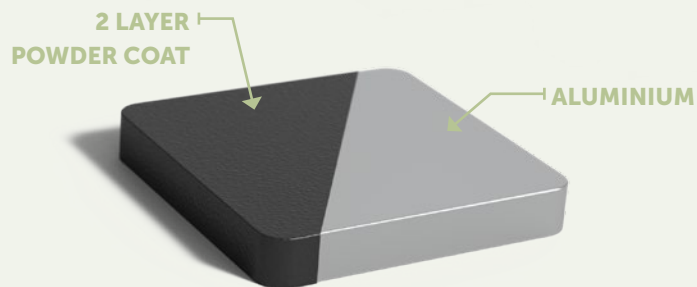

# Material aluminium

Once constructed, the furniture is powder coated with a strong adhesive primer. It is then finished with a scratch-resistant colour coating. This coating is available in several standard RAL colours.