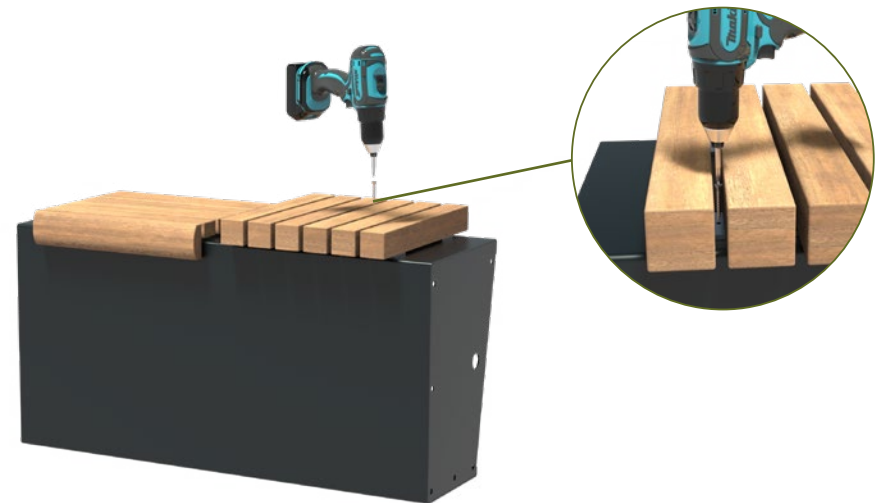

Installation on ground level

1. Our seats have 2 versions and are delivered assembled on galvanised rails.

Note! Never screw the beams of the stips, this is not necessary for the assembly.

2. Both seating can be mounted on our standard wide retainers. Both the aluminum as the corten steel.

Note! Remove dirt from the retaining wall before fixing the seats.

Note! With these corten steel retaining walls it is mandatory to drill drainage holes in the top edge (under the seat). Per 500 mm you will need to drill 1 hole with a minimal diameter of 10 mm.

3. Screw the seating on the surface. Between the wooden beams are holes in the rails to fix the seats to the surface.

Because of the variety of surfaces the seating can be fixed to, there are no screws delivered with the seating.

Tip! If you fix to retaining walls we advise to use self-tapping screws.