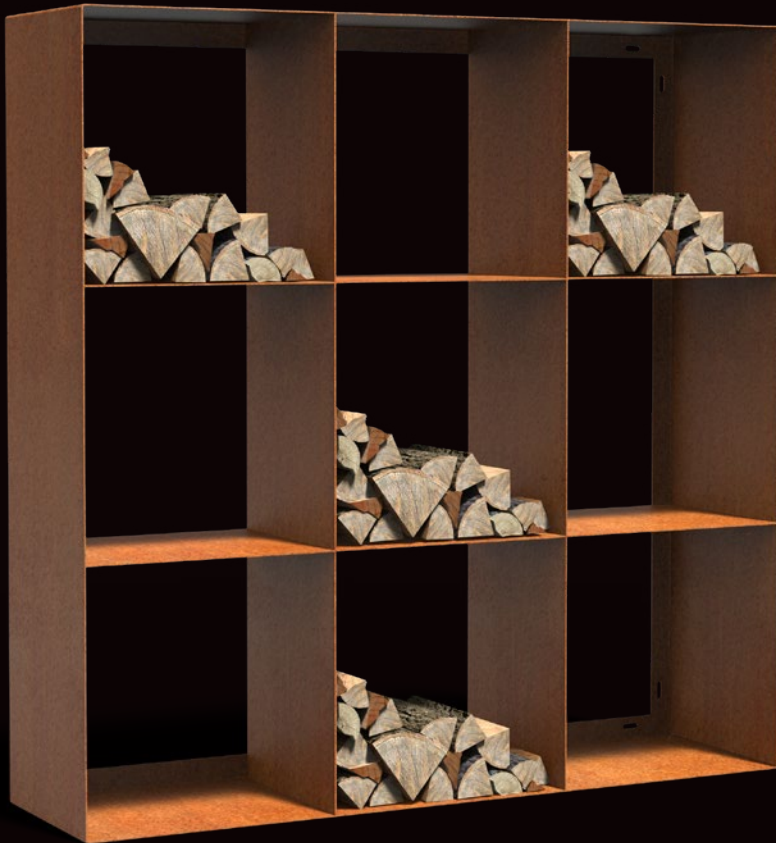

SPECIFICATIONS

- 5-year guarantee.
- Corten steel is very robust, hard-wearing, weatherproof, low-maintenance and durable.
- The corten steel has a thickness of 3 mm.
- Reinforced to prevent warping.
- Includes mounting holes.

KEY POINTS TO NOTE

- Products should be unpacked immediately upon receipt to release any moisture trapped inside the packaging. If the product is left in its packaging, it may develop patches of uneven discolouration.
- Always place the wood store on a flat, stable surface.
- We advise securing the wood store to a wall to ensure stability.
- Products are delivered without rust. The corten steel rusting process takes about 4–5 months, depending on weather conditions. You can speed up this process by using our rust accelerator.
- The rust can be fixed by applying Owatrol. This is a penetrating rust inhibitor that forms a protective anti-rust coating. Owatrol protects the product and stops the rust from flaking off.
- We do not recommend using corten steel within 2 km of a coastline.
- The weathering process may cause rust run-off.
- The guarantee is void if the product is drilled, sanded or scoured in a manner other than prescribed.