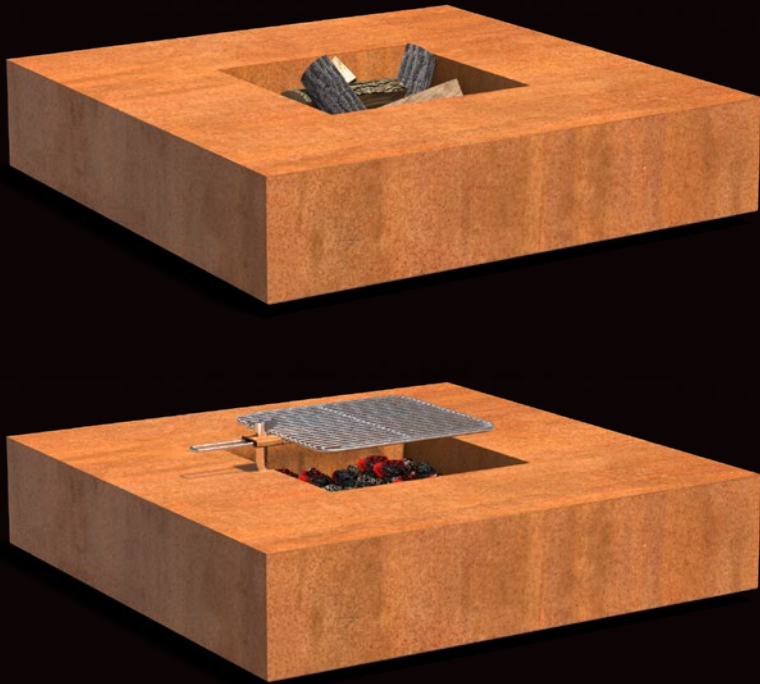

FORNO

IGNITE YOUR NATURE

QUAD

QUAD

Square, and perfectly symmetrical in design, the QUAD is an attractive element that will bring style and ambience to your garden. Add the grill grate, and the fire table can also be used as a barbecue!

FEATURES

Our square fire table will create a pleasant and inviting atmosphere in your garden. Enjoy evenings outdoors to the fullest with friends and family with the RONDE. The QUAD is the ideal addition to a cosy seating area, where you can enjoy the fire with everyone. Add the grill grate, and the QUAD can also be used as a barbecue. A multifunctional product that will perfectly complement other corten steel elements in the garden.

The QUAD is made of corten steel, which will develop an orange-brown patina over time. Corten steel is a metal alloy made by adding copper, phosphorus, nickel and chromium to iron. When exposed to air, the material forms a protective layer of rust. This natural coating prevents further corrosion.

SPECIFICATIONS

- 5-year guarantee.
- Corten steel is very robust, hard-wearing, weatherproof, low-maintenance and durable.
- The corten steel has a thickness of 3 mm.
- Does not include grill grate.
- The fire table has feet, which raise it 30 mm from the ground.