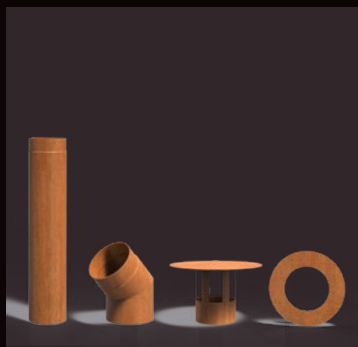

Accessories

All our accessories meet the highest standards and are an highly suitable addition to our products.
Visit www.forno.eu for a complete overview of our accessories.

**FLUE 154
CORTEN STEEL**