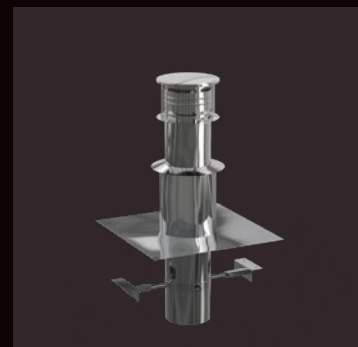

ROOFPASSAGE