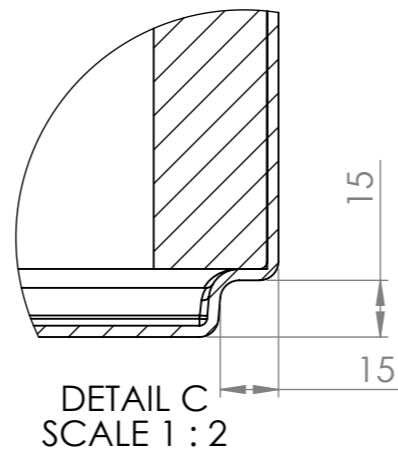

SECTION A-A

ITEM NO.	PART NUMBER	DESCRIPTION	QTY.
1	PB22.1 Polyester		1
2	PB22.1 EPS60		6
3	PB22.1 EPS60 2		2

DRAWN	M. Verhoeven	DATE	00-00-00
REVISION			

TITLE: 3mm Fibreglass

ADEZZ[®]
WE PRODUCE GARDEN PRODUCTS FOR PROFESSIONALS

Liessentstraat 4, 5405 AG Uden (NL).
t 0031 (0)413 - 27 41 68.
e info@adezz.com, i www.adezz.com

Drawing: PB22.1 1500x500x600 A3