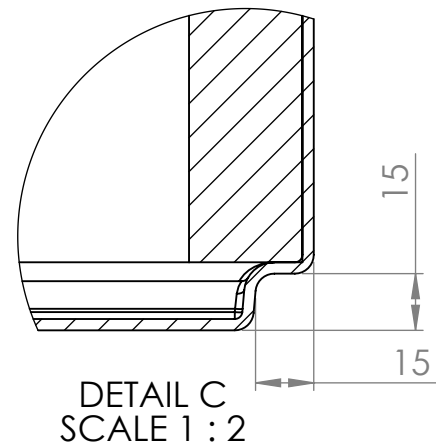

SECTION A-A

ITEM NO.	PART NUMBER	DESCRIPTION	QTY.
1	PB23.3 Polyester		1
2	PB23.3 EPS60		4
3	PB23.3 EPS60 2		2

DRAWN	Joris Koppens	DATE	3-10-2019
REVISION			

TITLE: 3mm Fibreglass

ADEZZ[®]
WE PRODUCE GARDEN PRODUCTS FOR PROFESSIONALS

Liessentstraat 4, 5405 AG Uden (NL).
t 0031 (0)413 - 27 41 68.
e info@adezz.com, i www.adezz.com

Drawing: PB23.3 1000x500x500 A3