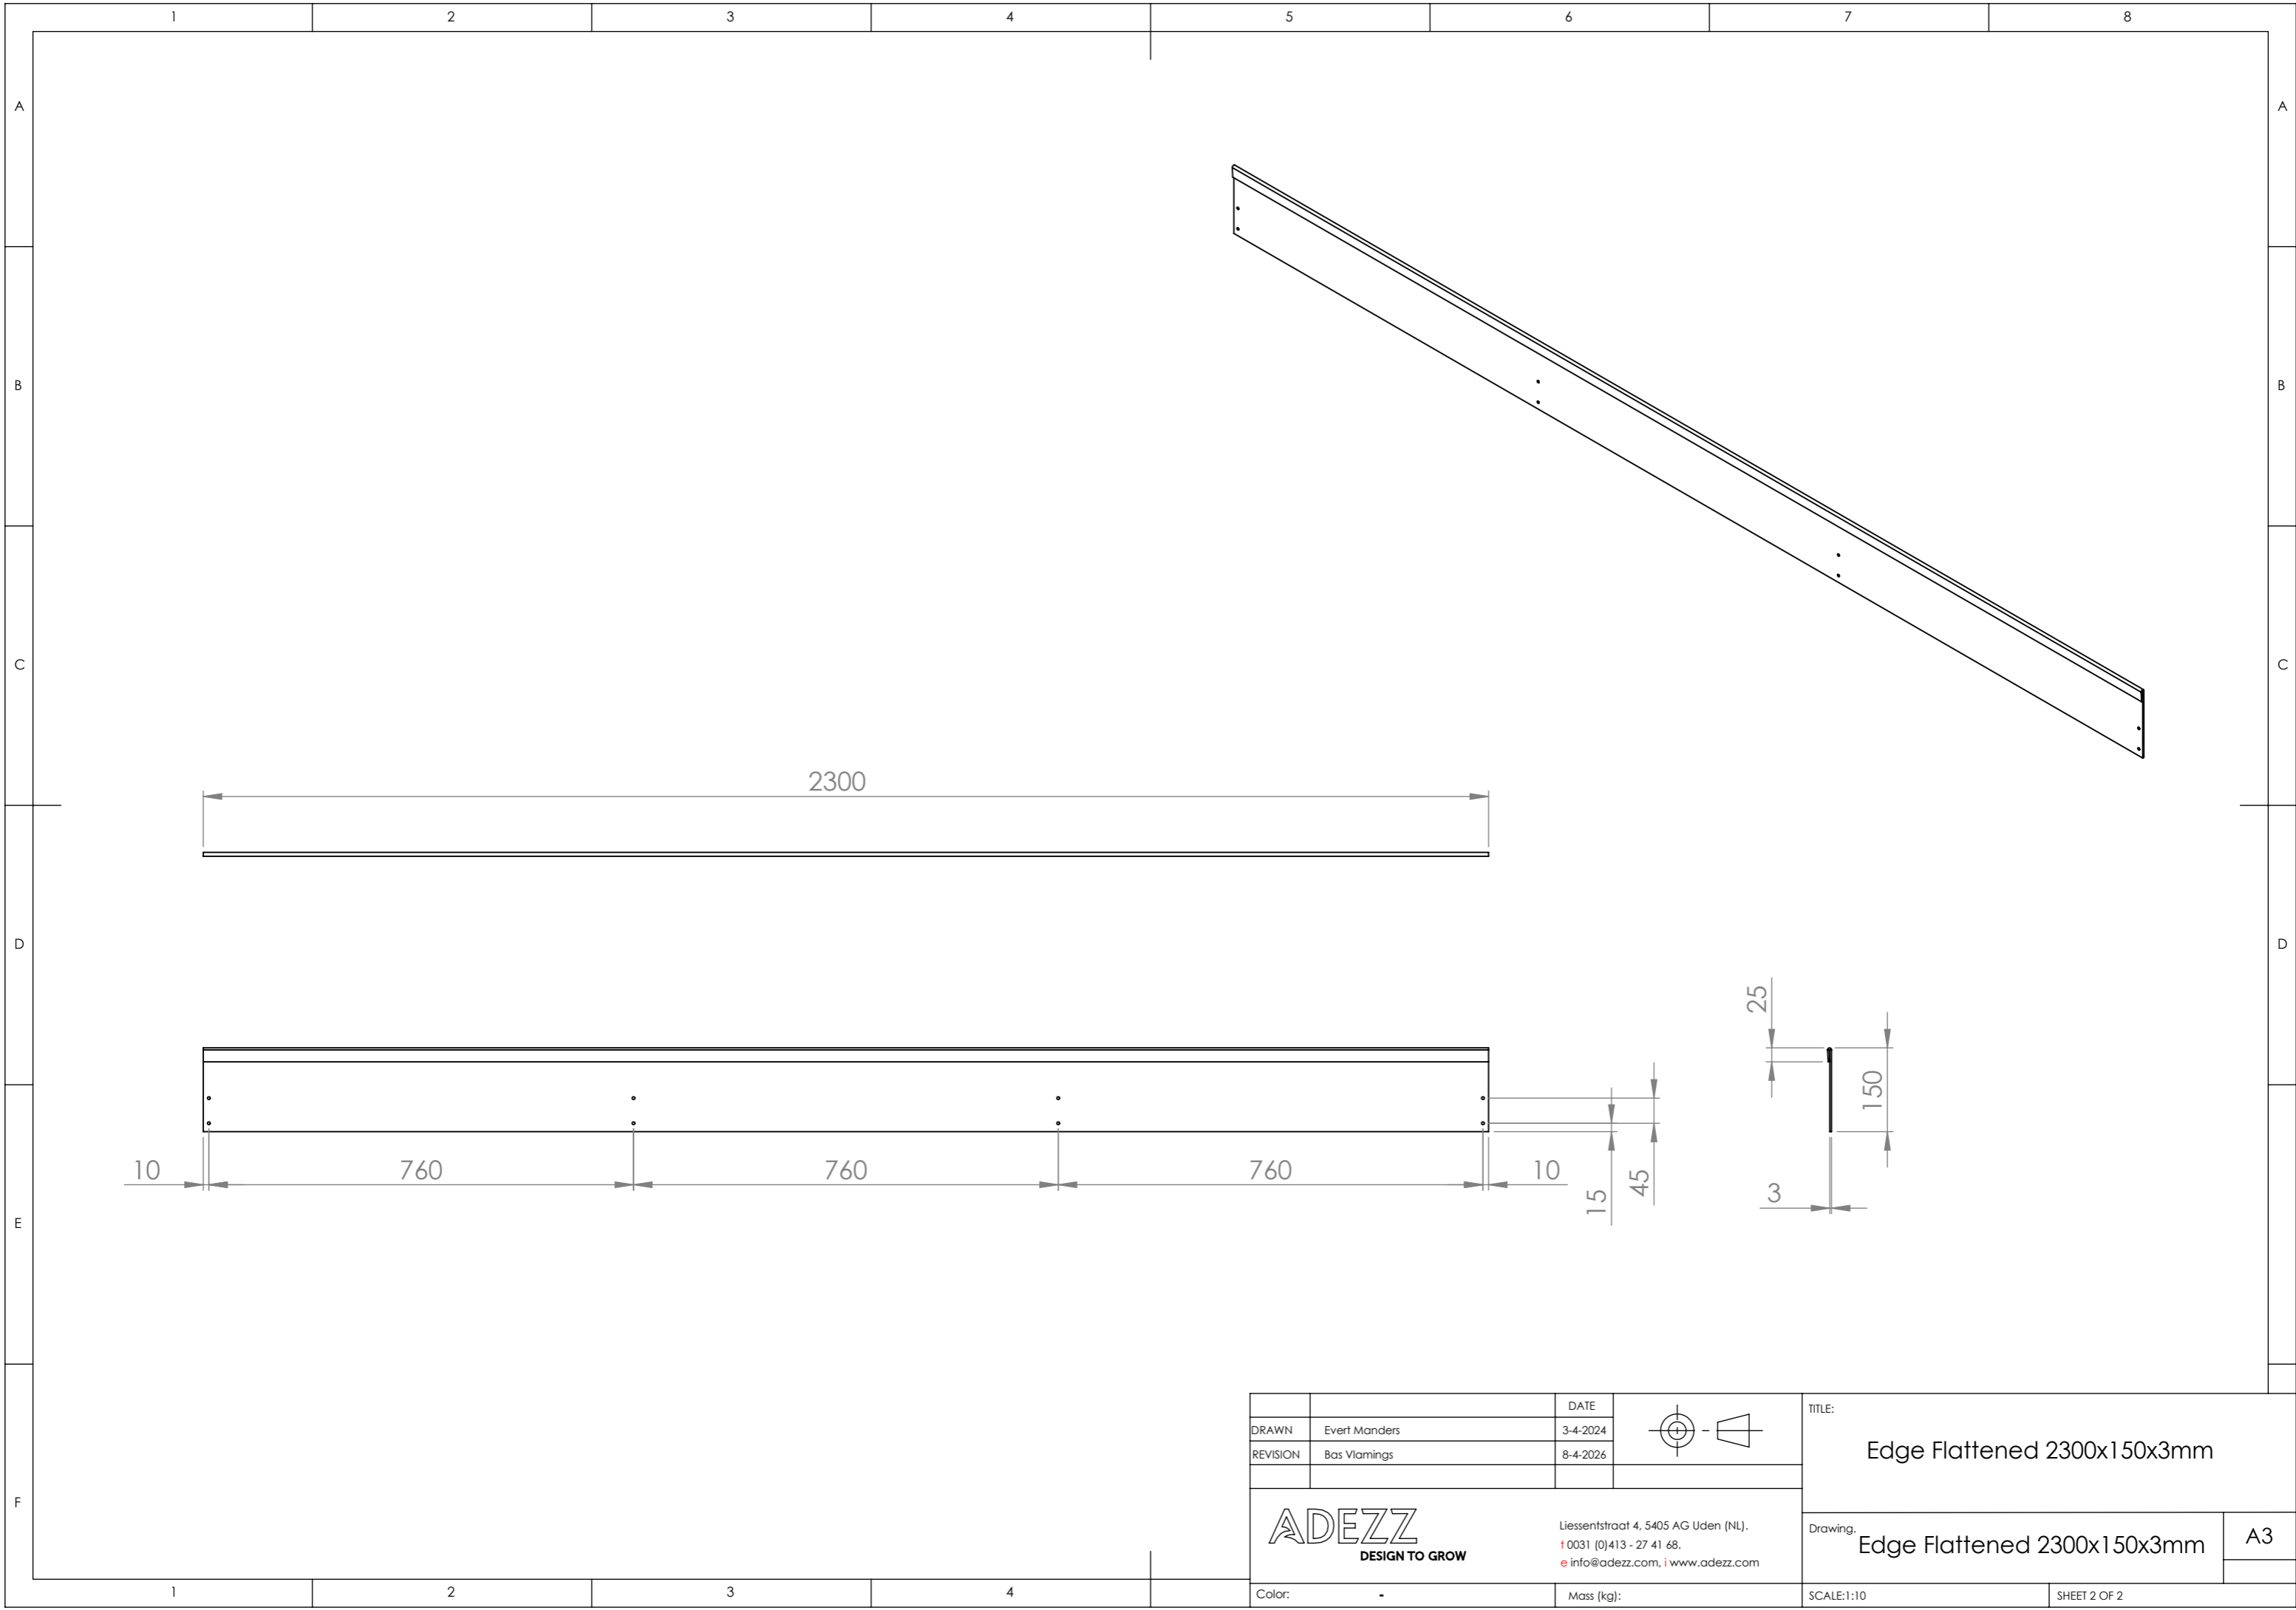

		DATE	
DRAWN	Evert Manders	3-4-2024	
REVISION	Bas Vlamings	8-4-2026	

TITLE:
Edge Flattened 2300x150x3mm

ADEZZ
DESIGN TO GROW

Liessentstraat 4, 5405 AG Uden (NL).
 † 0031 (0)413 - 27 41 68.
 e info@adezz.com, i www.adezz.com

Drawing: Edge Flattened 2300x150x3mm

A3

Color: -

Mass (kg):

SCALE:1:10

SHEET 1 OF 2

		DATE	
DRAWN	Evert Manders	3-4-2024	
REVISION	Bas Vlamings	8-4-2026	

TITLE:
Edge Flattened 2300x150x3mm

ADEZZ
DESIGN TO GROW

Liessentstraat 4, 5405 AG Uden (NL).
 † 0031 (0)413 - 27 41 68.
 e info@adezz.com, i www.adezz.com

Drawing: Edge Flattened 2300x150x3mm

A3

Color:	-	Mass (kg):		SCALE:1:10	SHEET 2 OF 2
--------	---	------------	--	------------	--------------