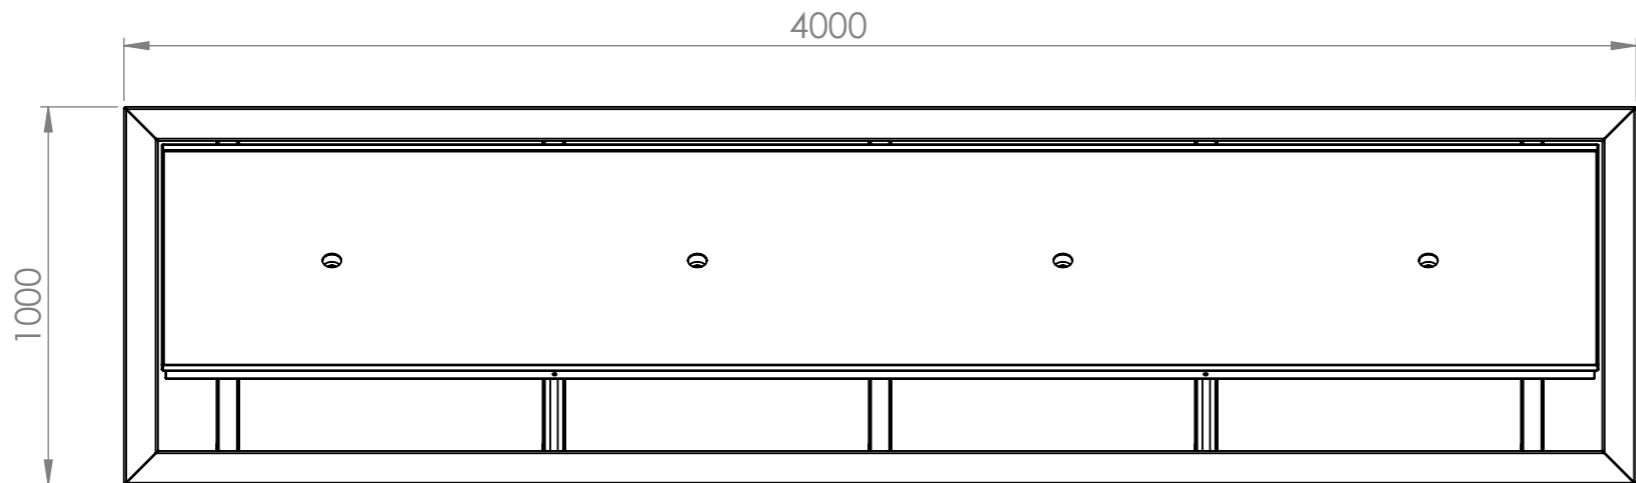

		DATE		TITLE:
DRAWN	Luuk van den Heuvel	10-5-2023		AB3 5000x1000x400
REVISION	Dorus Bannenberg	28-6-2023		Drawing:
				AB3 4000x1000x400

ADEZZ
DESIGN TO GROW

Liessentstraat 4, 5405 AG Uden (NL).
 † 0031 (0)413 - 27 41 68.
 e info@adezz.com, i www.adezz.com

Color: -

Mass (kg): **122.31**

SCALE:1:30

SHEET 1 OF 18

A3

ITEM NO.	PART NUMBER	THICKNESS	DESCRIPTION	QTY.
1	AB3 Base	3 mm	Aluminum	1
2	AB3 Cover and Cover frame	3mm	Aluminum	1
3	AB3 Support 2		Adezz	2

DRAWN	Luuk van den Heuvel	DATE	10-5-2023
REVISION	Dorus Bannenber	DATE	28-6-2023

ADEZZ
DESIGN TO GROW

Liessentstraat 4, 5405 AG Uden (NL).
 † 0031 (0)413 - 27 41 68.
 e info@adezz.com, i www.adezz.com

TITLE:	AB3 5000x1000x400	
Drawing:	AB3 4000x1000x400	A3
Color:	-	Mass (kg): 122.31
SCALE:1:30	SHEET 2 OF 18	