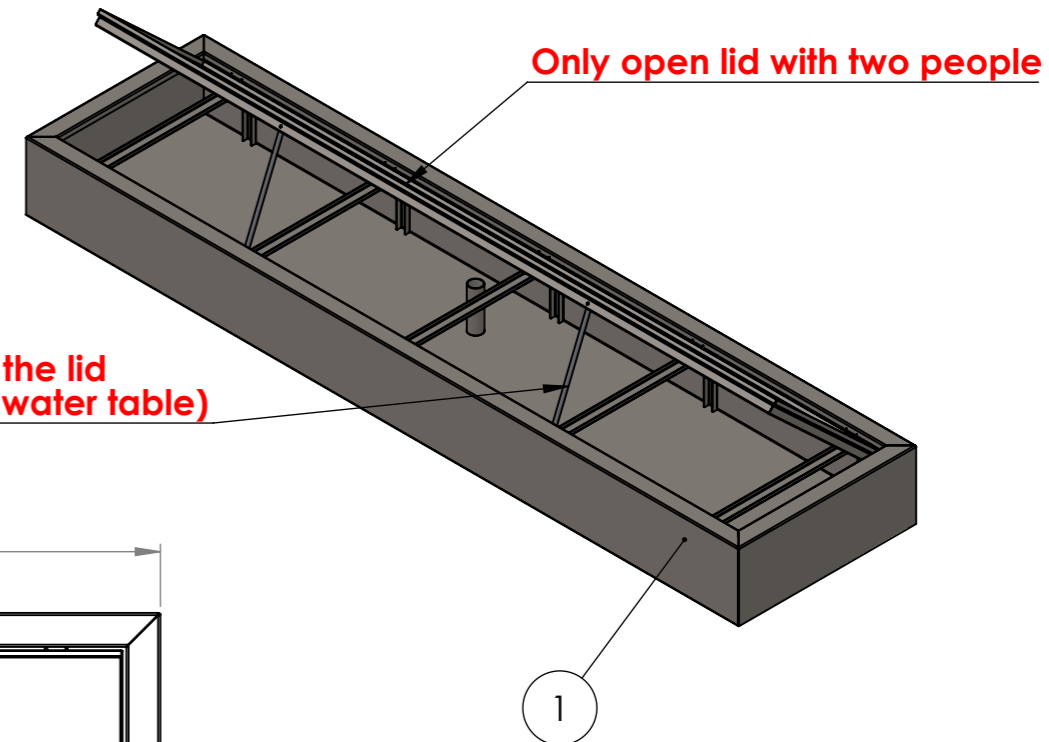

Color: -

Mass (kg): **122.31**

SCALE:1:30

SHEET 1 OF 18

A3

ITEM NO.	PART NUMBER	THICKNESS	DESCRIPTION	QTY.
1	AB3 Base	3 mm	Aluminum	1
2	AB3 Cover and Cover frame	3mm	Aluminum	1
3	AB3 Support 2		Adezz	2

DRAWN	Luuk van den Heuvel	DATE	10-5-2023
REVISION	Dorus Bannenber	DATE	28-6-2023

ADEZZ
DESIGN TO GROW

Liessentstraat 4, 5405 AG Uden (NL).
 † 0031 (0)413 - 27 41 68.
 e info@adezz.com, i www.adezz.com

TITLE:	AB3 5000x1000x400	
Drawing:	AB3 4000x1000x400	A3
Color:	-	Mass (kg): 122.31
SCALE:1:30	SHEET 2 OF 18	