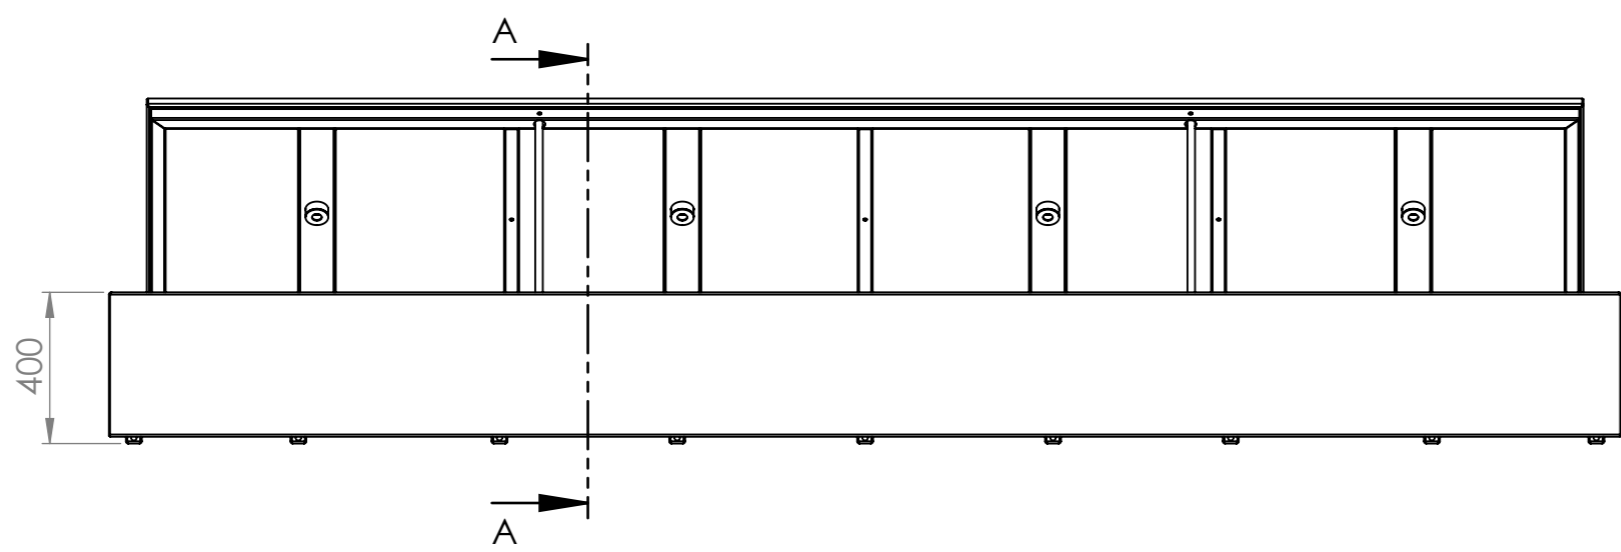

		DATE		TITLE:
DRAWN	Luuk van den Heuvel	10-5-2023		AB3 5000x1000x400
REVISION	Dorus Bannenberg	28-6-2023		Drawing:
				AB3 4000x1000x400

ADEZZ
DESIGN TO GROW

Liessentstraat 4, 5405 AG Uden (NL).
 † 0031 (0)413 - 27 41 68.
 e info@adezz.com, i www.adezz.com

Color: -

Mass (kg): **122.31**

SCALE:1:30

SHEET 1 OF 18

A3

ITEM NO.	PART NUMBER	THICKNESS	DESCRIPTION	QTY.
1	AB3 Base	3 mm	Aluminum	1
2	AB3 Cover and Cover frame	3mm	Aluminum	1
3	AB3 Support 2		Adezz	2

DRAWN	Luuk van den Heuvel	DATE	10-5-2023
REVISION	Dorus Bannenber	DATE	28-6-2023

ADEZZ
DESIGN TO GROW

Liessentstraat 4, 5405 AG Uden (NL).
 † 0031 (0)413 - 27 41 68.
 e info@adezz.com, i www.adezz.com

TITLE:	AB3 5000x1000x400	
Drawing:	AB3 4000x1000x400	A3
Color:	-	Mass (kg): 122.31
SCALE:1:30	SHEET 2 OF 18	