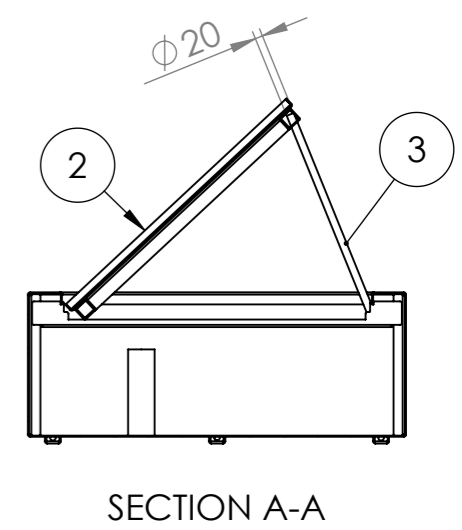

		DATE		TITLE:
DRAWN	Luuk van den Heuvel	10-5-2023		AB3 5000x1000x400
REVISION	Dorus Bannenberg	28-6-2023		Drawing:
				AB3 4000x1000x400

ADEZZ
DESIGN TO GROW

Liessentstraat 4, 5405 AG Uden (NL).
 † 0031 (0)413 - 27 41 68.
 e info@adezz.com, i www.adezz.com

Color: -

Mass (kg): **122.31**

SCALE:1:30

SHEET 1 OF 18

A3

ITEM NO.	PART NUMBER	THICKNESS	DESCRIPTION	QTY.
1	AB3 Base	3 mm	Aluminum	1
2	AB3 Cover and Cover frame	3mm	Aluminum	1
3	AB3 Support 2		Adezz	2

DRAWN	Luuk van den Heuvel	DATE	10-5-2023
REVISION	Dorus Bannenber	DATE	28-6-2023

ADEZZ
DESIGN TO GROW

Liessentstraat 4, 5405 AG Uden (NL).
 † 0031 (0)413 - 27 41 68.
 e info@adezz.com, i www.adezz.com

TITLE:	AB3 5000x1000x400	
Drawing:	AB3 4000x1000x400	A3
Color:	-	Mass (kg): 122.31
SCALE:1:30	SHEET 2 OF 18	