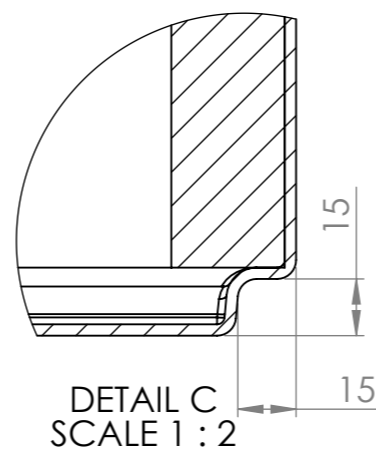

SECTION A-A
SCALE 1 : 15

DETAIL C
SCALE 1 : 2

ITEM NO.	PART NUMBER	DESCRIPTION	QTY.
1	PB25.2 Polyester		1
2	PB25.2 EPS60		4
3	PB25.2 EPS60 2		2

DRAWN	Joris Koppens	DATE	3-10-2019
REVISION			

TITLE:	3mm Fibreglass	
Drawing:	PB25.2 1200x400x400	A3