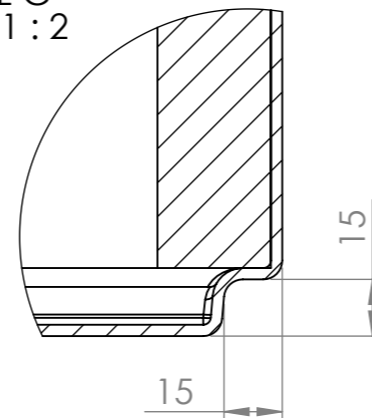

SECTION A-A

DETAIL C
SCALE 1:2

ITEM NO.	PART NUMBER	DESCRIPTION	QTY.
1	PBH22.1 Polyester		1
2	PBH22.1 EPS60		6
3	PBH22.1 EPS60 2		2

DRAWN	M. Verhoeven	DATE	
REVISION	Bas Vlamings	15-7-2021	

TITLE:
3mm Fibreglass