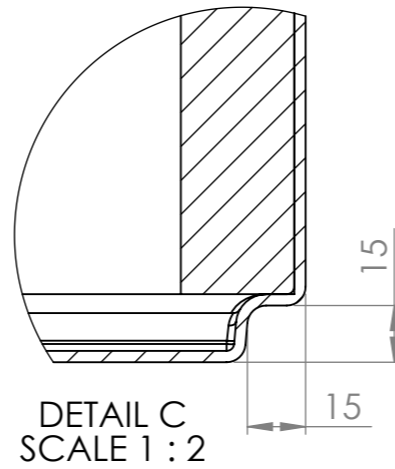

SECTION A-A

ITEM NO.	PART NUMBER	DESCRIPTION	QTY.
1	PB24 Polyester		1
2	PB24 EPS60		6
3	PB24 EPS60 2		2

DRAWN	Joris Koppens	DATE	3-10-2019
REVISION			

TITLE:	
3mm Fibreglass	
Drawing:	PB24 2000x400x800
	A3