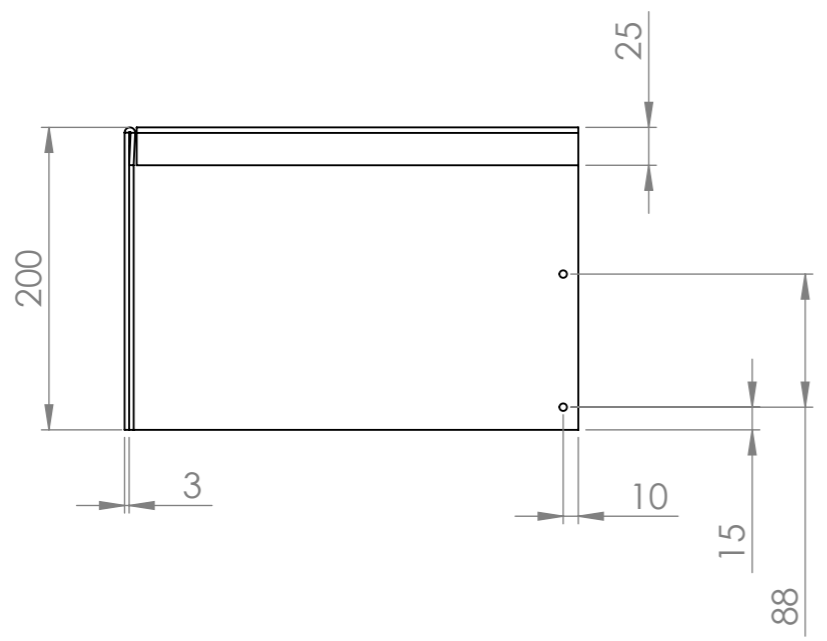

		DATE	
DRAWN	Evert Manders	3-4-2024	
REVISION	Bas Vlamings	8-4-2026	

TITLE:
Corner Flattened 300x300x200x3mm BU

ADEZZ
 DESIGN TO GROW

Liessentstraat 4, 5405 AG Uden (NL).
 † 0031 (0)413 - 27 41 68.
 e info@adezz.com, i www.adezz.com

Drawing:
Corner Flattened 300x300x200x3mm BU^{A3}

		DATE	
DRAWN	Evert Manders	3-4-2024	
REVISION	Bas Vlamings	8-4-2026	

TITLE:
Corner Flattened 300x300x200x3mm BU

ADEZZ
 DESIGN TO GROW

Liessentstraat 4, 5405 AG Uden (NL).
 † 0031 (0)413 - 27 41 68.
 e info@adezz.com, i www.adezz.com

Drawing:
Corner Flattened 300x300x200x3mm BU^{A3}