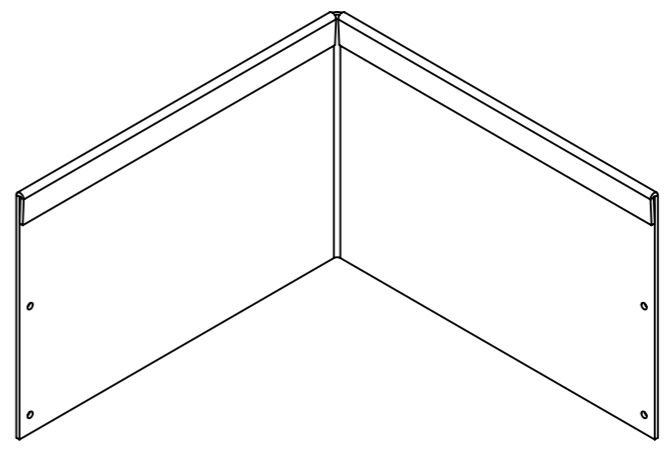

		DATE	
DRAWN	Evert Manders	3-4-2024	
REVISION	Bas Vlamings	8-4-2026	

TITLE:
Corner Flattened 300x300x200x3mm BU

ADEZZ
 DESIGN TO GROW

Liessentstraat 4, 5405 AG Uden (NL).
 † 0031 (0)413 - 27 41 68.
 e info@adezz.com, i www.adezz.com

Drawing:
Corner Flattened 300x300x200x3mm BU^{A3}

		DATE	
DRAWN	Evert Manders	3-4-2024	
REVISION	Bas Vlamings	8-4-2026	

TITLE:
Corner Flattened 300x300x200x3mm BU

ADEZZ
 DESIGN TO GROW

Liessentstraat 4, 5405 AG Uden (NL).
 † 0031 (0)413 - 27 41 68.
 e info@adezz.com, i www.adezz.com

Drawing:
Corner Flattened 300x300x200x3mm BU^{A3}