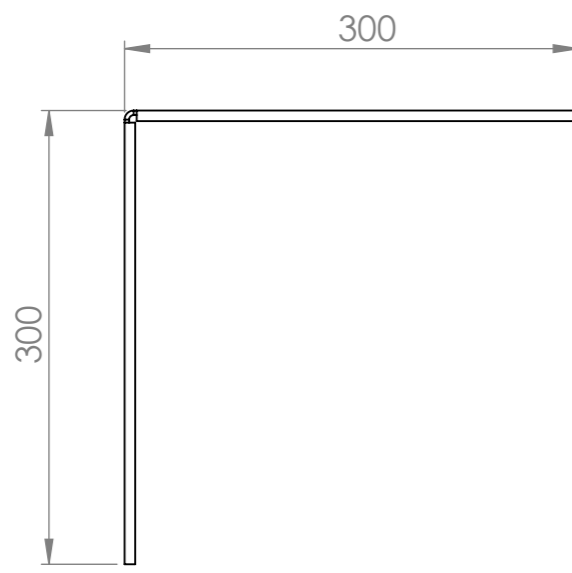

		DATE	
DRAWN	Evert Manders	3-4-2024	
REVISION	Bas Vlamings	8-4-2026	

TITLE:
Corner Flattened 300x300x200x3mm BU

ADEZZ
 DESIGN TO GROW

Liessentstraat 4, 5405 AG Uden (NL).
 † 0031 (0)413 - 27 41 68.
 e info@adezz.com, i www.adezz.com

Drawing:
Corner Flattened 300x300x200x3mm BU^{A3}

		DATE	
DRAWN	Evert Manders	3-4-2024	
REVISION	Bas Vlamings	8-4-2026	

TITLE:
Corner Flattened 300x300x200x3mm BU

ADEZZ
 DESIGN TO GROW

Liessentstraat 4, 5405 AG Uden (NL).
 † 0031 (0)413 - 27 41 68.
 e info@adezz.com, i www.adezz.com

Drawing:
Corner Flattened 300x300x200x3mm BU^{A3}