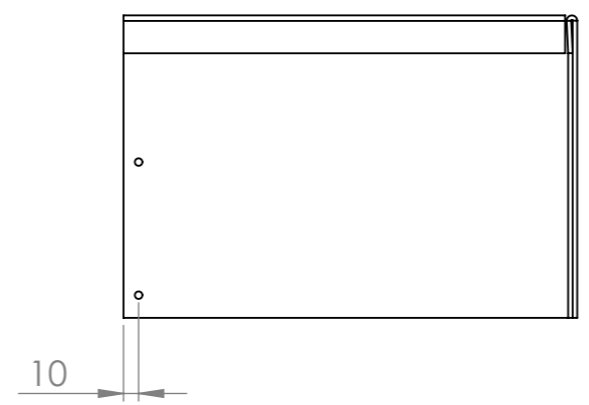

		DATE	
DRAWN	Evert Manders	3-4-2024	
REVISION	Bas Vlamings	8-4-2026	

TITLE:
Corner Flattened 300x300x200x3mm BU

ADEZZ
 DESIGN TO GROW

Liessentstraat 4, 5405 AG Uden (NL).
 † 0031 (0)413 - 27 41 68.
 e info@adezz.com, i www.adezz.com

Drawing:
Corner Flattened 300x300x200x3mm BU^{A3}

		DATE	
DRAWN	Evert Manders	3-4-2024	
REVISION	Bas Vlamings	8-4-2026	

TITLE:
Corner Flattened 300x300x200x3mm BU

ADEZZ
 DESIGN TO GROW

Liessentstraat 4, 5405 AG Uden (NL).
 † 0031 (0)413 - 27 41 68.
 e info@adezz.com, i www.adezz.com

Drawing:
Corner Flattened 300x300x200x3mm BU^{A3}