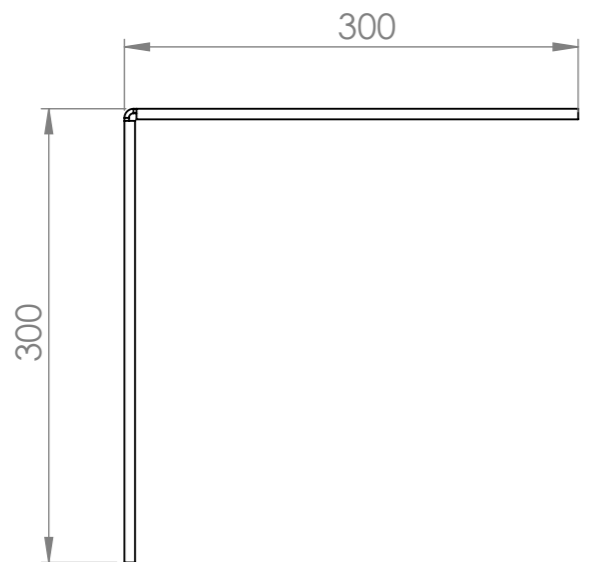

		DATE
DRAWN	Evert Manders	3-4-2024
REVISION	Bas Vlamings	8-4-2026

TITLE:
Corner Flattened 300x300x390x3mm BU

ADEZZ
DESIGN TO GROW

Liessentstraat 4, 5405 AG Uden (NL).
t 0031 (0)413 - 27 41 68.
e info@adezz.com, i www.adezz.com

Drawing:
Corner Flattened 300x300x390x3mm BU^{A3}

Color: -

Mass (kg):

SCALE:1:5

SHEET 1 OF 2

		DATE	
DRAWN	Evert Manders	3-4-2024	
REVISION	Bas Vlamings	8-4-2026	

TITLE:
Corner Flattened 300x300x390x3mm BU

ADEZZ
 DESIGN TO GROW

Liessentstraat 4, 5405 AG Uden (NL).
 † 0031 (0)413 - 27 41 68.
 e info@adezz.com, i www.adezz.com

Drawing:
Corner Flattened 300x300x390x3mm BU^{A3}