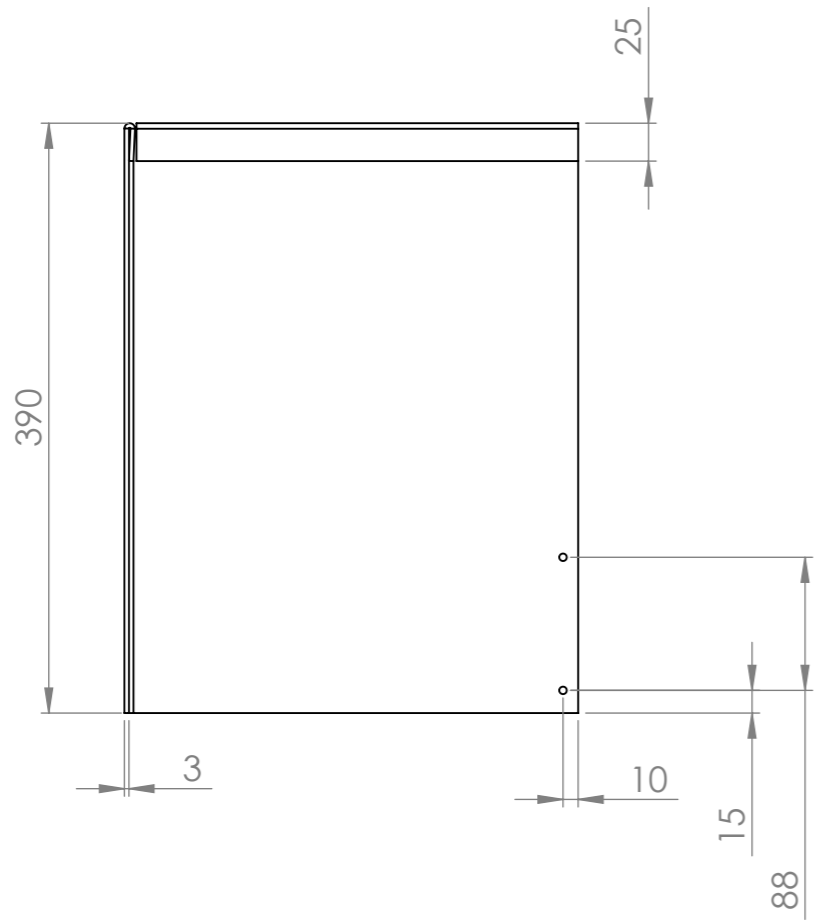

		DATE
DRAWN	Evert Manders	3-4-2024
REVISION	Bas Vlamings	8-4-2026

TITLE:
Corner Flattened 300x300x390x3mm BU

ADEZZ
DESIGN TO GROW

Liessentstraat 4, 5405 AG Uden (NL).
t 0031 (0)413 - 27 41 68.
e info@adezz.com, i www.adezz.com

Drawing:
Corner Flattened 300x300x390x3mm BU^{A3}

Color: -

Mass (kg):

SCALE:1:5

SHEET 1 OF 2

		DATE	
DRAWN	Evert Manders	3-4-2024	
REVISION	Bas Vlamings	8-4-2026	

TITLE:
Corner Flattened 300x300x390x3mm BU

ADEZZ
 DESIGN TO GROW

Liessentstraat 4, 5405 AG Uden (NL).
 † 0031 (0)413 - 27 41 68.
 e info@adezz.com, i www.adezz.com

Drawing:
Corner Flattened 300x300x390x3mm BU^{A3}