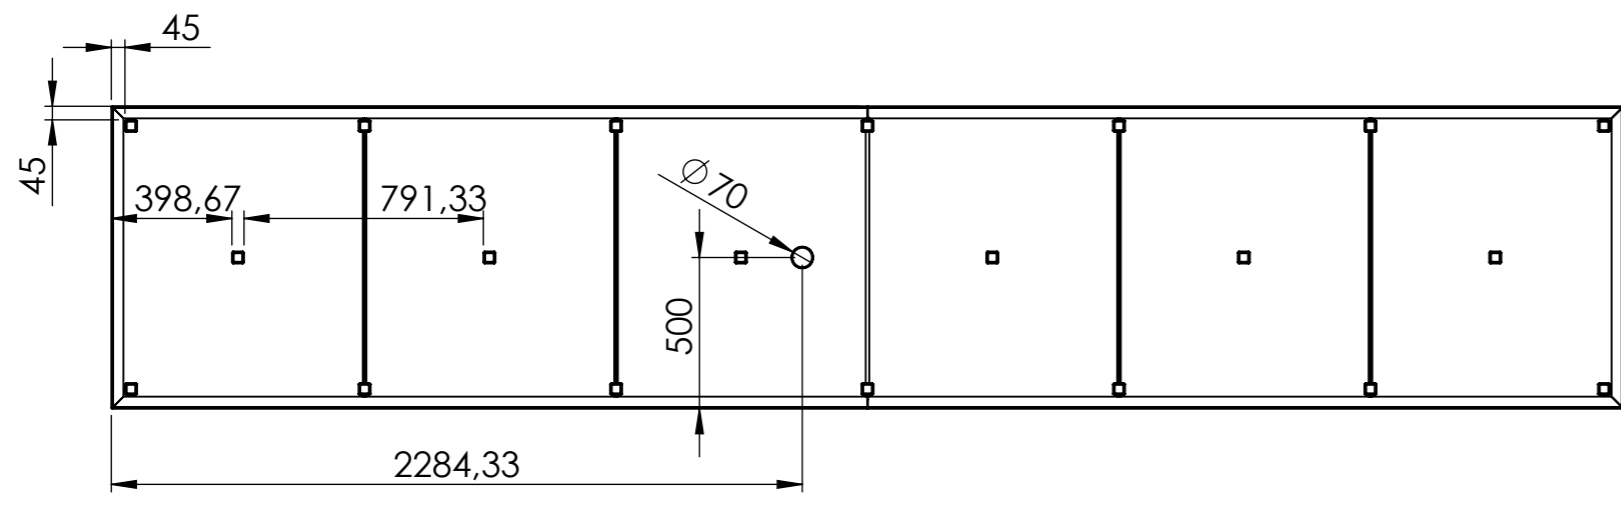

DETAIL A
SCALE 1 : 5

ITEM NO.	PART NUMBER	Thickness	DESCRIPTION	Def ault /QT Y.
1	CB2. Base	3 mm	Corten	1
2	CB2. Cover	3 mm	Corten	1

DRAWN	Joris Koppens	DATE	10-10-2019
REVISION	Benny Dijkhuis		13-10-2021

TITLE:
3mm Corten

Liessentstraat 4, 5405 AG Uden (NL).
 † 0031 (0)413 - 27 41 68.
 e info@adezz.com, i www.adezz.com

Drawing: **CB2. 5000x1000x400** **A3**

Only use supplied rods to support the lid
(store these rods well, outside the water table)

Liessentstraat 4, 5405 AG Uden (NL).
t 0031 (0)413 - 27 41 68.
e info@adezz.com, i www.adezz.com

Drawing:	CB2. 5000x1000x400	A3
----------	--------------------	----

Color:	-	Mass (kg):	383.67	SCALE:1:25	SHEET 2 OF 25
--------	---	------------	---------------	------------	---------------