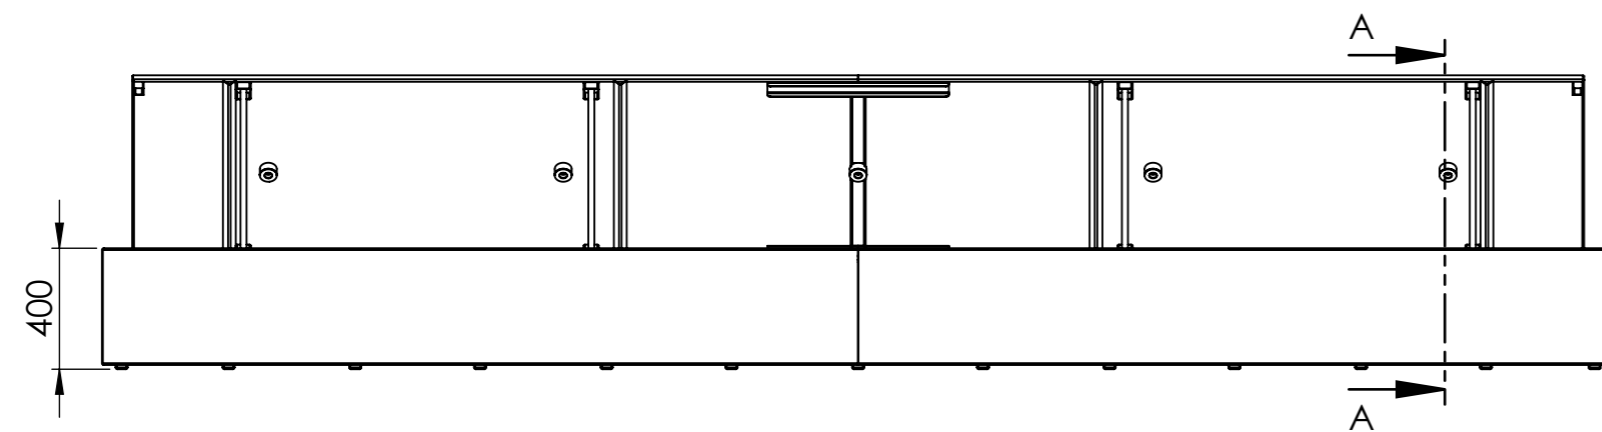

Only use supplied rods to support the lid
(store these rods well, outside the water table)

Only open lid with three people

SECTION A-A

DRAWN	Joris Koppens	DATE	10-10-2019
REVISION	Benny Dijkhuis	DATE	13-10-2021

TITLE:	3mmCorten	

ADEZZ®
WE PRODUCE GARDEN PRODUCTS FOR PROFESSIONALS

Liessentstraat 4, 5405 AG Uden (NL).
t 0031 (0)413 - 27 41 68.
e info@adezz.com, i www.adezz.com

Drawing:	CB2. 5000x1000x400	A3

Color:	-	Mass (kg):	383.67	SCALE:1:25	SHEET 2 OF 25