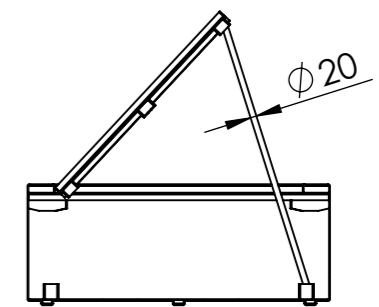

Only use supplied rods to support the lid
(store these rods well, outside the water table)

Only open lid with three people

SECTION A-A

DRAWN	Joris Koppens	DATE	10-10-2019
REVISION	Benny Dijkhuis	DATE	13-10-2021

TITLE:	3mmCorten	

ADEZZ®
WE PRODUCE GARDEN PRODUCTS FOR PROFESSIONALS

Liessentstraat 4, 5405 AG Uden (NL).
t 0031 (0)413 - 27 41 68.
e info@adezz.com, i www.adezz.com

Drawing:	CB2. 5000x1000x400	A3

Color:	-	Mass (kg):	383.67	SCALE:1:25	SHEET 2 OF 25