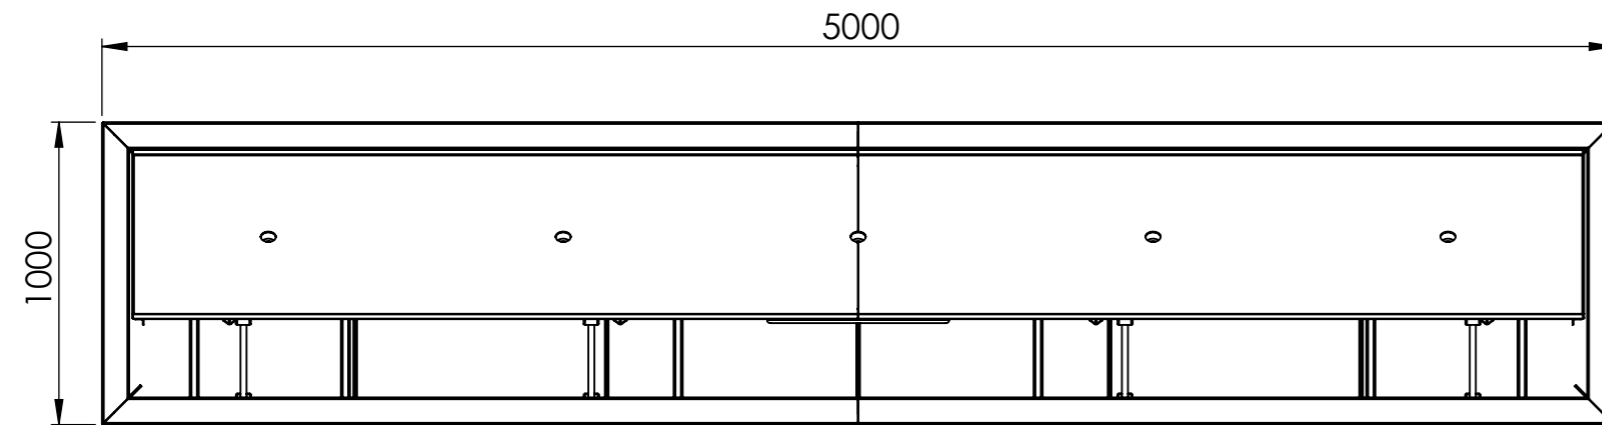

Only use supplied rods to support the lid
(store these rods well, outside the water table)

Only open lid with three people

SECTION A-A

DRAWN	Joris Koppens	DATE	10-10-2019
REVISION	Benny Dijkhuis	DATE	13-10-2021

TITLE:	3mmCorten	

ADEZZ®
WE PRODUCE GARDEN PRODUCTS FOR PROFESSIONALS

Liessentstraat 4, 5405 AG Uden (NL).
t 0031 (0)413 - 27 41 68.
e info@adezz.com, i www.adezz.com

Drawing:	CB2. 5000x1000x400	A3

Color:	-	Mass (kg):	383.67	SCALE:1:25	SHEET 2 OF 25