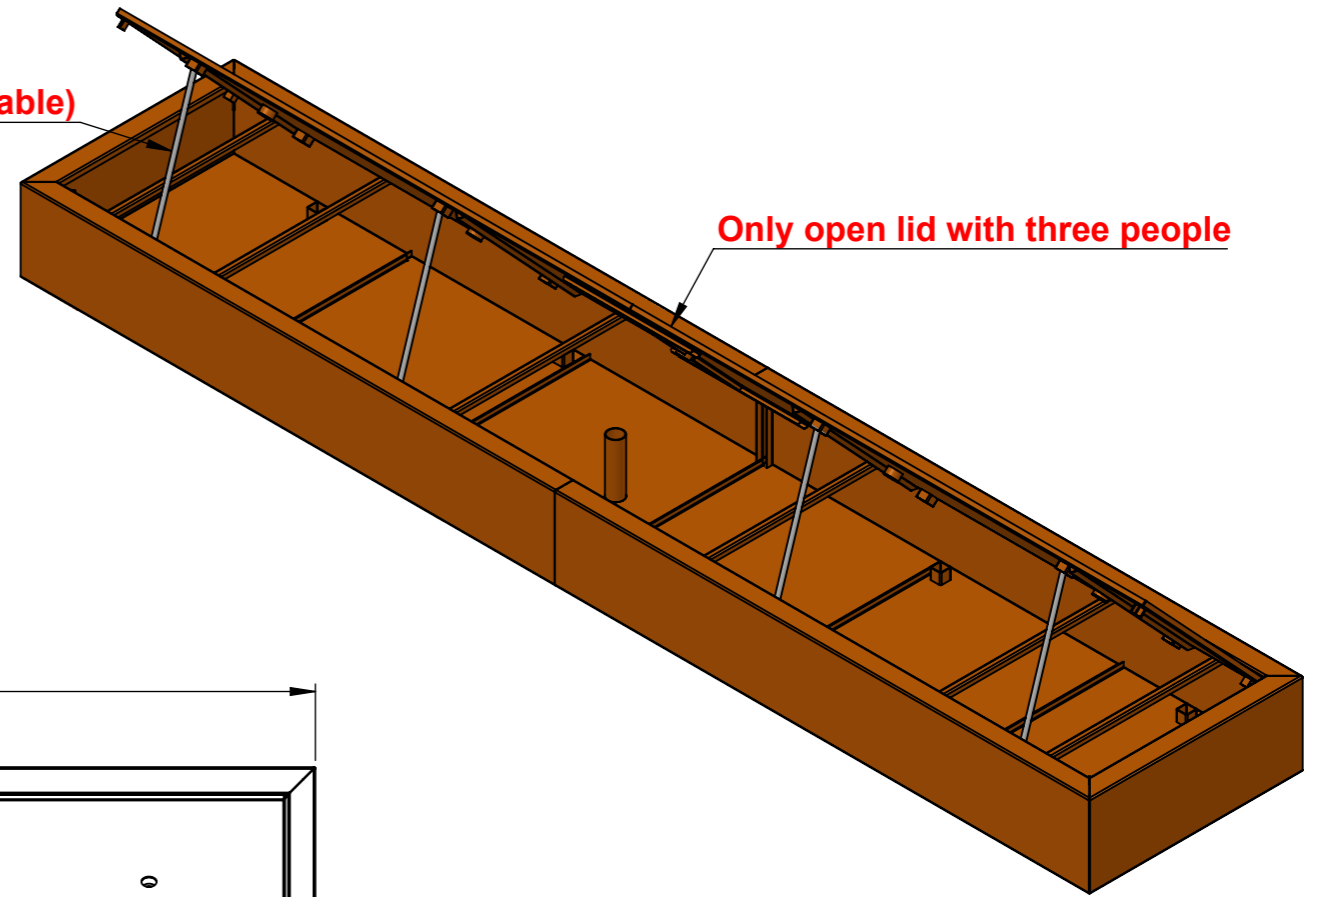

DETAIL A
SCALE 1 : 5

ITEM NO.	PART NUMBER	Thickness	DESCRIPTION	Def ault /QT Y.
1	CB2. Base	3 mm	Corten	1
2	CB2. Cover	3 mm	Corten	1

DRAWN	Joris Koppens	DATE	10-10-2019
REVISION	Benny Dijkhuis		13-10-2021

TITLE:
3mm Corten

Liessentstraat 4, 5405 AG Uden (NL).
 † 0031 (0)413 - 27 41 68.
 e info@adezz.com, i www.adezz.com

Drawing: **CB2. 5000x1000x400** **A3**

Only use supplied rods to support the lid
(store these rods well, outside the water table)

Only open lid with three people

SECTION A-A

DRAWN	Joris Koppens	DATE	10-10-2019
REVISION	Benny Dijkhuis	DATE	13-10-2021

TITLE:	3mmCorten	
--------	-----------	--

ADEZZ[®]
WE PRODUCE GARDEN PRODUCTS FOR PROFESSIONALS