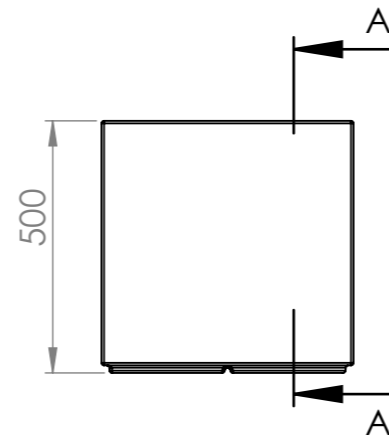

DETAIL B
SCALE 1 : 2

SECTION A-A

DETAIL C
SCALE 1 : 2

ITEM NO.	PART NUMBER	THICKNESS	DESCRIPTION	QTY.
1	PB23.1 Polyester	3 mm	Fibreglass	1
2	PB23.1 EPS60 2			2
3	PB23.1 EPS60			4

DRAWN	Joris Koppens	DATE	1-10-2019
REVISION			

Drawing:	PB23.1 1500x500x500	A3
----------	---------------------	----