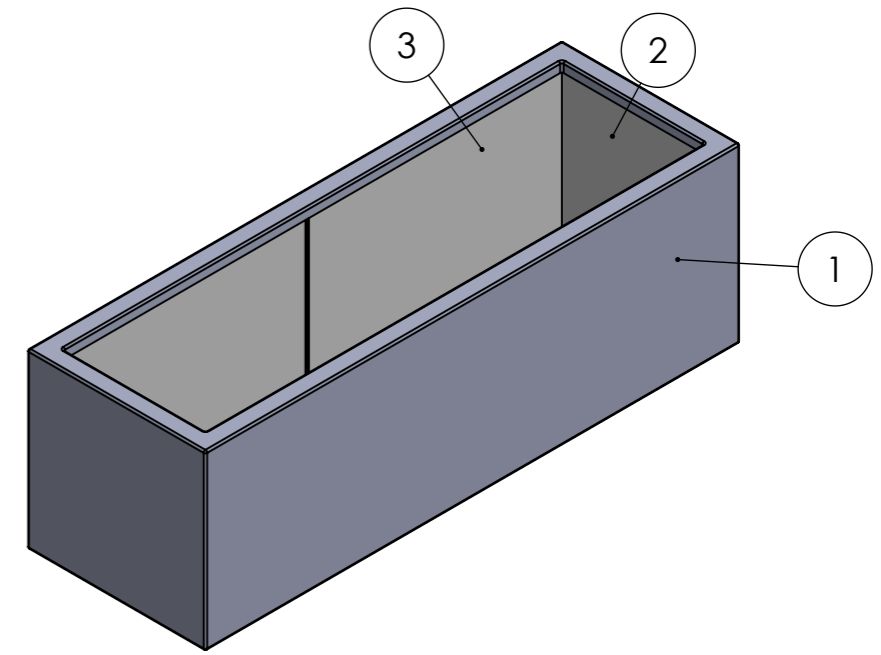

DETAIL B
SCALE 1 : 2

SECTION A-A

DETAIL C
SCALE 1 : 2

ITEM NO.	PART NUMBER	THICKNESS	DESCRIPTION	QTY.
1	PB23.1 Polyester	3 mm	Fibreglass	1
2	PB23.1 EPS60 2			2
3	PB23.1 EPS60			4

DRAWN	Joris Koppens	DATE	1-10-2019
REVISION			

Drawing:	PB23.1 1500x500x500	A3
----------	---------------------	----