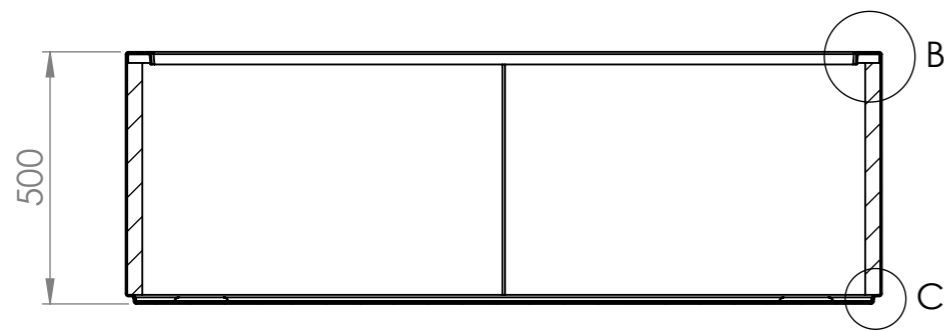

DETAIL B
SCALE 1 : 2

SECTION A-A

DETAIL C
SCALE 1 : 2

ITEM NO.	PART NUMBER	THICKNESS	DESCRIPTION	QTY.
1	PB23.1 Polyester	3 mm	Fibreglass	1
2	PB23.1 EPS60 2			2
3	PB23.1 EPS60			4

DRAWN	Joris Koppens	DATE	1-10-2019
REVISION			

Drawing:	PB23.1 1500x500x500	A3
----------	---------------------	----