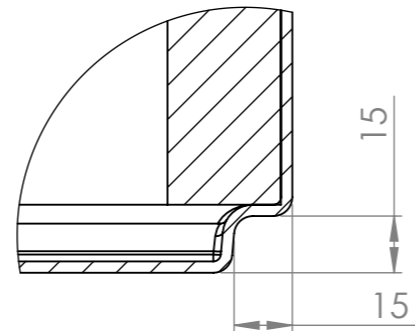

DETAIL B
SCALE 1 : 2

SECTION A-A

DETAIL C
SCALE 1 : 2

ITEM NO.	PART NUMBER	THICKNESS	DESCRIPTION	QTY.
1	PB23.1 Polyester	3 mm	Fibreglass	1
2	PB23.1 EPS60 2			2
3	PB23.1 EPS60			4

DRAWN	Joris Koppens	DATE	1-10-2019
REVISION			

Drawing:	PB23.1 1500x500x500	A3
----------	---------------------	----