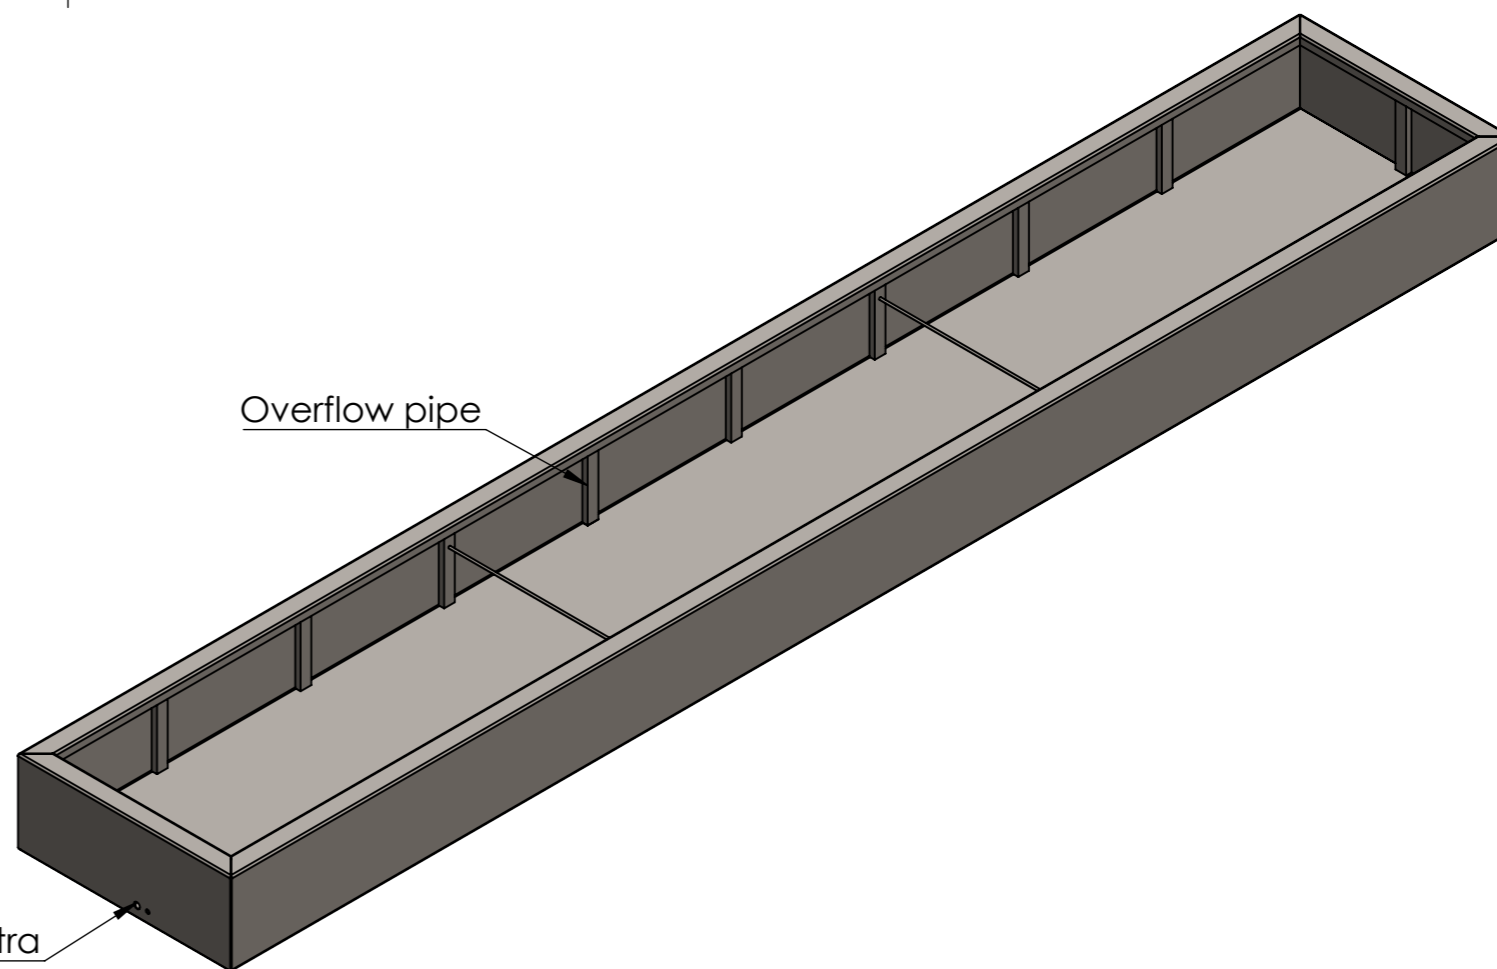

DRAWN	Luuk van den Heuvel	DATE	23-5-2023		TITLE:	Aluminum 4mm	
REVISION					Drawing:	VA1.1	A3
		Liessentstraat 4, 5405 AG Uden (NL). † 0031 (0)413 - 27 41 68. e info@adezz.com, i www.adezz.com		Color:	-	Mass (kg):	161.24
				SCALE:1:25	SHEET 1 OF 11