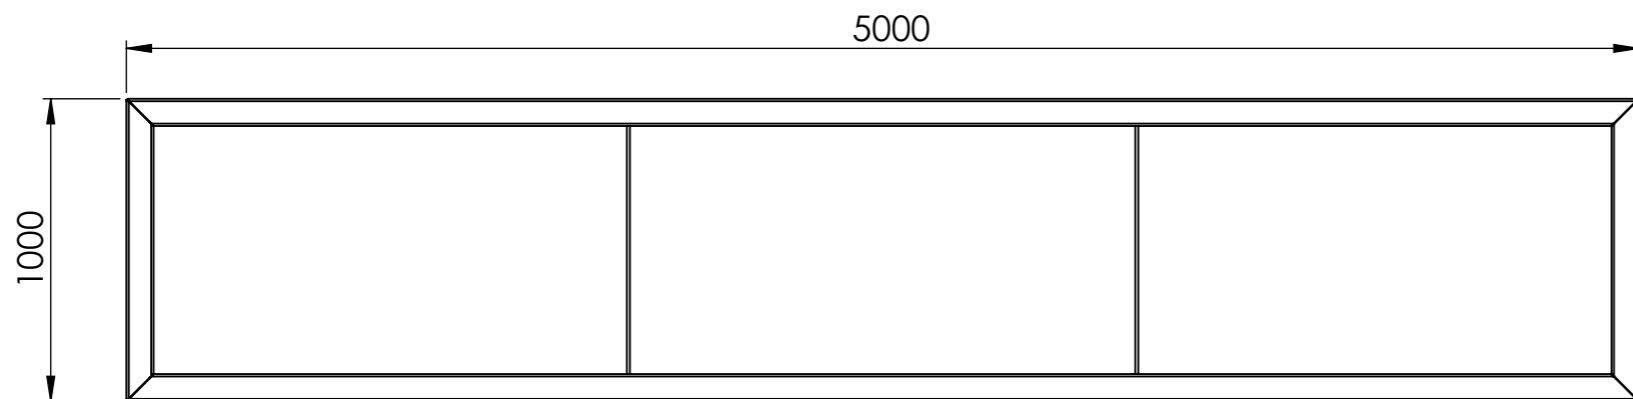

Drawing:	VA2.1	A3
----------	-------	----

Color:	-	Mass (kg):	137.27	SCALE:1:25	SHEET 1 OF 11
--------	---	------------	--------	------------	---------------

DETAIL A
SCALE 1 : 5

DETAIL B
SCALE 1 : 5

DETAIL C
SCALE 1 : 5