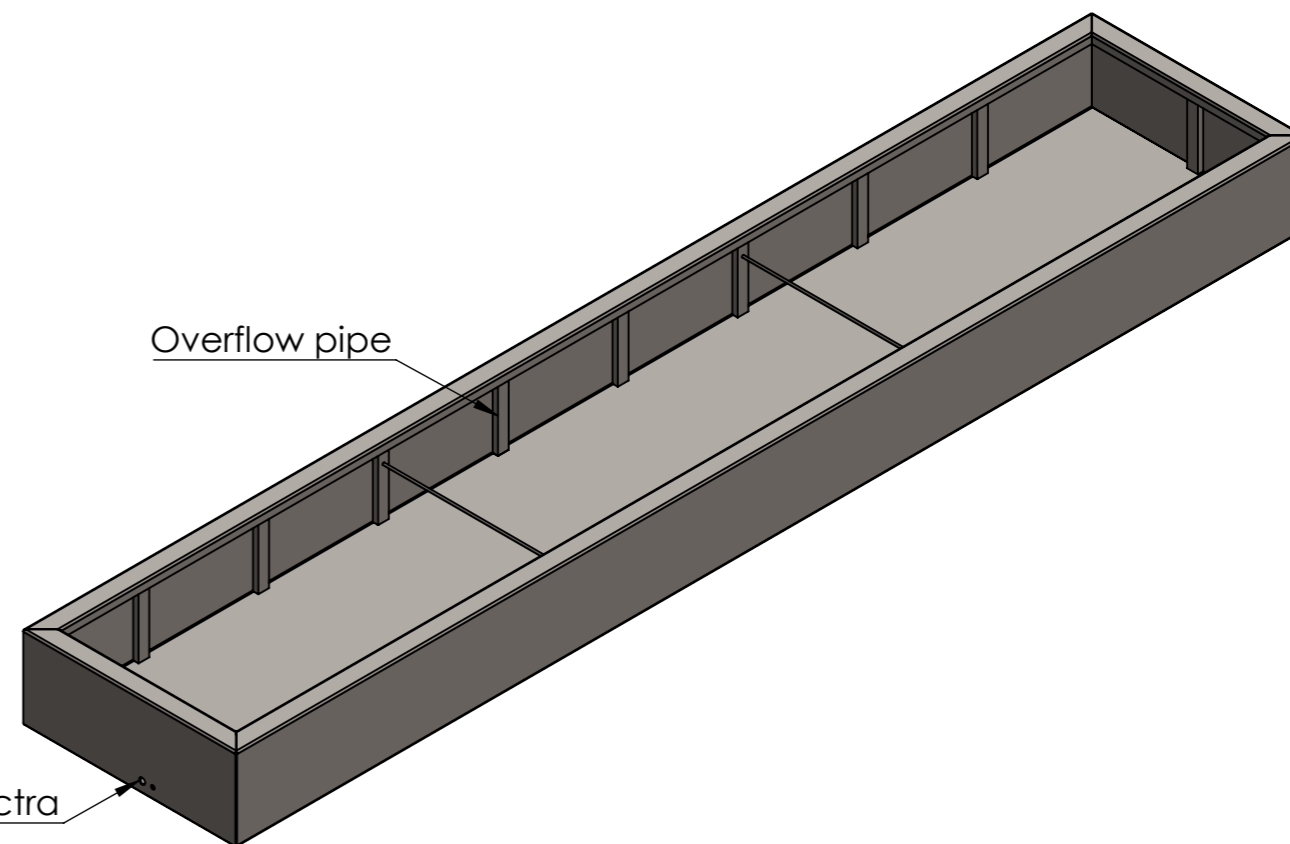

Drawing:	VA2.1	A3
----------	-------	----

Color:	-	Mass (kg):	137.27	SCALE:1:25	SHEET 1 OF 11
--------	---	------------	--------	------------	---------------

DETAIL A
SCALE 1 : 5

DETAIL B
SCALE 1 : 5

DETAIL C
SCALE 1 : 5