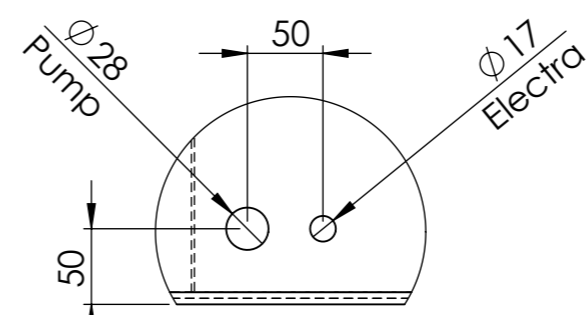

Color: - Mass (kg): **136.69**

SCALE:1:20 SHEET 1 OF 13

DETAIL A  
SCALE 1 : 5

DETAIL B  
SCALE 1 : 5

DETAIL C  
SCALE 1 : 5

DRAWN	Luuk van den Heuvel	DATE	24-5-2023		<b>Aluminum 4mm</b>
REVISION					
<b>ADEZZ</b> DESIGN TO GROW		Liessentstraat 4, 5405 AG Uden (NL). † 0031 (0)413 - 27 41 68. e info@adezz.com, i www.adezz.com		Drawing.	<b>VA4.1</b>
Color:	-	Mass (kg):	<b>136.66</b>	SCALE:1:20	SHEET 1 OF 13

DETAIL A  
SCALE 1 : 5

DETAIL B  
SCALE 1 : 5

DETAIL C  
SCALE 1 : 5

DRAWN	Luuk van den Heuvel	DATE	24-5-2023
REVISION			

TITLE: Aluminum 4mm

**ADEZZ**  
DESIGN TO GROW

Liessentstraat 4, 5405 AG Uden (NL).  
t 0031 (0)413 - 27 41 68.  
e info@adezz.com, i www.adezz.com

Drawing: VA4.1

Color: -

Mass (kg): **136.66**

SCALE:1:20 SHEET 1 OF 13

A3