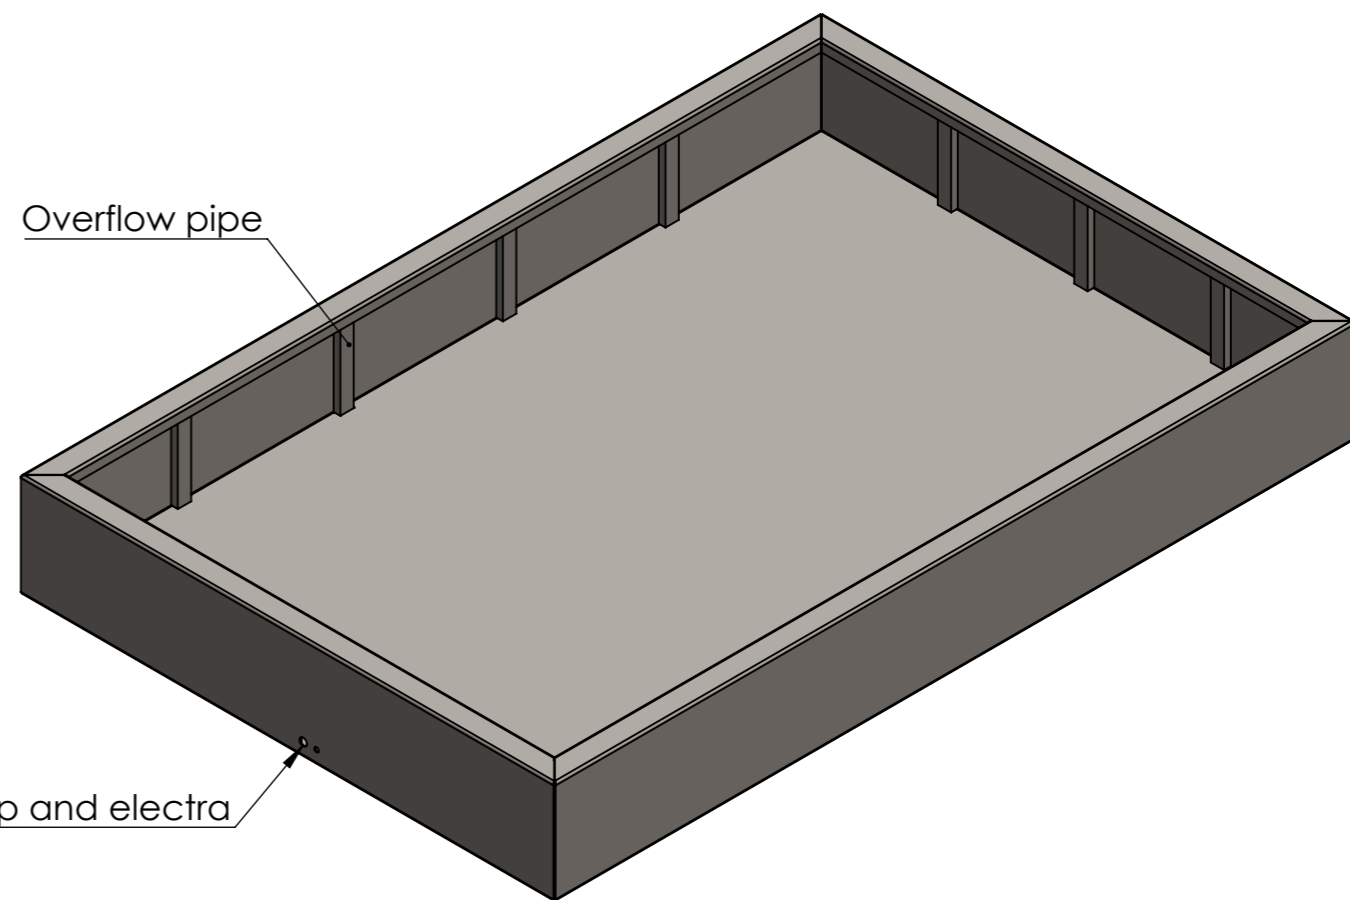

Color: - Mass (kg): **136.69**

SCALE:1:20 SHEET 1 OF 13

DETAIL A  
SCALE 1 : 5

DETAIL B  
SCALE 1 : 5

DETAIL C  
SCALE 1 : 5

DRAWN	Luuk van den Heuvel	DATE	24-5-2023		<b>Aluminum 4mm</b>
REVISION					
<b>ADEZZ</b> DESIGN TO GROW		Liessentstraat 4, 5405 AG Uden (NL). † 0031 (0)413 - 27 41 68. e info@adezz.com, i www.adezz.com		Drawing.	<b>VA4.1</b>
Color:	-	Mass (kg):	<b>136.66</b>	SCALE:1:20	SHEET 1 OF 13

DETAIL A  
SCALE 1 : 5

DETAIL B  
SCALE 1 : 5

DETAIL C  
SCALE 1 : 5

DRAWN	Luuk van den Heuvel	DATE	24-5-2023
REVISION			

TITLE: Aluminum 4mm

**ADEZZ**  
DESIGN TO GROW

Liessentstraat 4, 5405 AG Uden (NL).  
t 0031 (0)413 - 27 41 68.  
e info@adezz.com, i www.adezz.com

Drawing: VA4.1

Color: -

Mass (kg): **136.66**

SCALE:1:20 SHEET 1 OF 13

A3