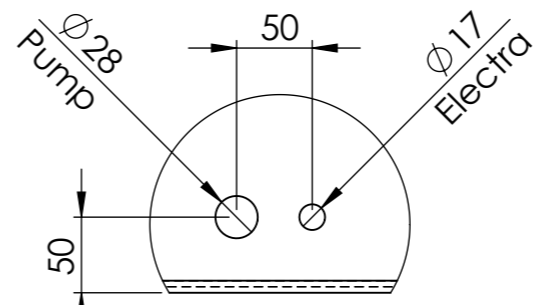

Color: - Mass (kg): **136.69**

SCALE:1:20 SHEET 1 OF 13

DETAIL A  
SCALE 1 : 5

DETAIL B  
SCALE 1 : 5

DETAIL C  
SCALE 1 : 5

DRAWN	Luuk van den Heuvel	DATE	24-5-2023		<b>Aluminum 4mm</b>
REVISION					
<b>ADEZZ</b> DESIGN TO GROW		Liessentstraat 4, 5405 AG Uden (NL). † 0031 (0)413 - 27 41 68. e info@adezz.com, i www.adezz.com		Drawing.	<b>VA4.1</b>
Color:	-	Mass (kg):	<b>136.66</b>	SCALE:1:20	SHEET 1 OF 13

DETAIL A  
SCALE 1 : 5

DETAIL B  
SCALE 1 : 5

DETAIL C  
SCALE 1 : 5

DRAWN	Luuk van den Heuvel	DATE	24-5-2023
REVISION			

TITLE: Aluminum 4mm

**ADEZZ**  
DESIGN TO GROW

Liessentstraat 4, 5405 AG Uden (NL).  
t 0031 (0)413 - 27 41 68.  
e info@adezz.com, i www.adezz.com

Drawing: VA4.1

Color: -

Mass (kg): **136.66**

SCALE:1:20 SHEET 1 OF 13

A3