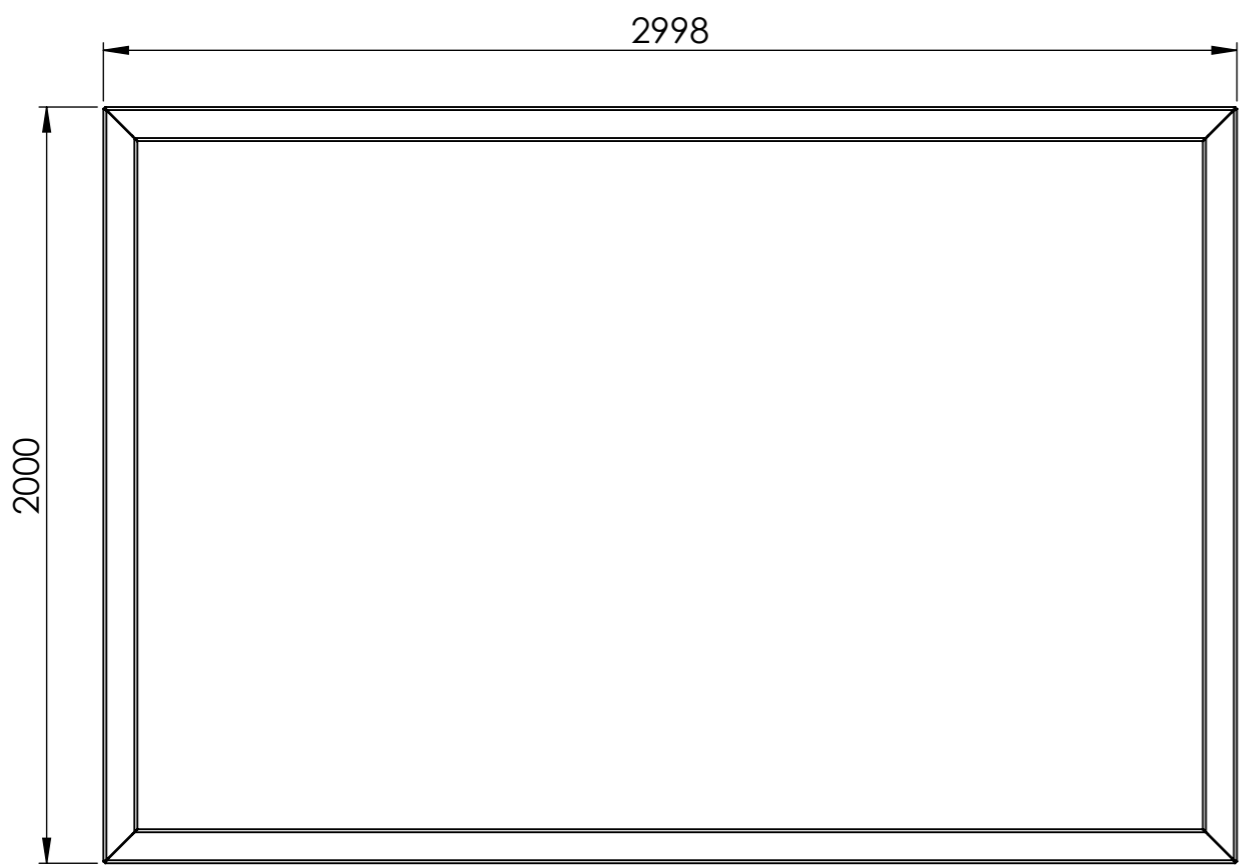

Color: - Mass (kg): **136.69**

SCALE:1:20 SHEET 1 OF 13

DETAIL A  
SCALE 1 : 5

DETAIL B  
SCALE 1 : 5

DETAIL C  
SCALE 1 : 5

DRAWN	Luuk van den Heuvel	DATE	24-5-2023		<b>Aluminum 4mm</b>
REVISION					
<b>ADEZZ</b> DESIGN TO GROW		Liessentstraat 4, 5405 AG Uden (NL). † 0031 (0)413 - 27 41 68. e info@adezz.com, i www.adezz.com		Drawing.	<b>VA4.1</b>
Color:	-	Mass (kg):	<b>136.66</b>	SCALE:1:20	SHEET 1 OF 13

DETAIL A  
SCALE 1 : 5

DETAIL B  
SCALE 1 : 5

DETAIL C  
SCALE 1 : 5

DRAWN	Luuk van den Heuvel	DATE	24-5-2023
REVISION			

TITLE: Aluminum 4mm

**ADEZZ**  
DESIGN TO GROW

Liessentstraat 4, 5405 AG Uden (NL).  
t 0031 (0)413 - 27 41 68.  
e info@adezz.com, i www.adezz.com

Drawing: VA4.1

Color: -

Mass (kg): **136.66**

SCALE:1:20 SHEET 1 OF 13

A3