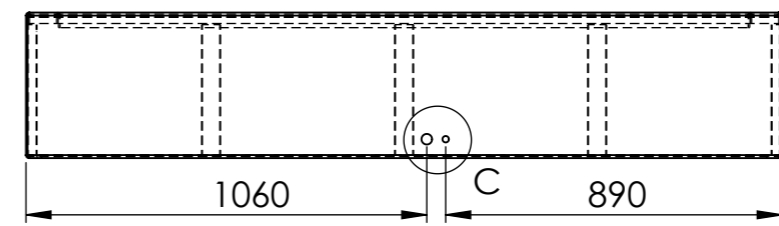

Color: - Mass (kg): **136.69**

SCALE:1:20 SHEET 1 OF 13

DETAIL A  
SCALE 1 : 5

DETAIL B  
SCALE 1 : 5

DETAIL C  
SCALE 1 : 5

DRAWN	Luuk van den Heuvel	DATE	24-5-2023		<b>Aluminum 4mm</b>
REVISION					
<b>ADEZZ</b> DESIGN TO GROW		Liessentstraat 4, 5405 AG Uden (NL). † 0031 (0)413 - 27 41 68. e info@adezz.com, i www.adezz.com		Drawing.	<b>VA4.1</b>
Color:	-	Mass (kg):	<b>136.66</b>	SCALE:1:20	SHEET 1 OF 13

DETAIL A  
SCALE 1 : 5

DETAIL B  
SCALE 1 : 5

DETAIL C  
SCALE 1 : 5

DRAWN	Luuk van den Heuvel	DATE	24-5-2023
REVISION			

TITLE: Aluminum 4mm

**ADEZZ**  
DESIGN TO GROW

Liessentstraat 4, 5405 AG Uden (NL).  
t 0031 (0)413 - 27 41 68.  
e info@adezz.com, i www.adezz.com

Drawing: VA4.1

Color: -

Mass (kg): **136.66**

SCALE:1:20 SHEET 1 OF 13

A3