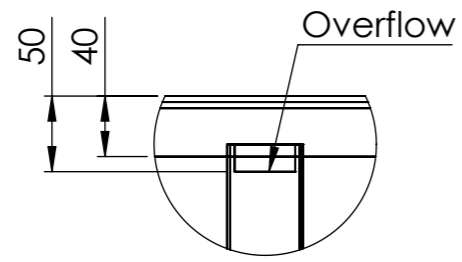

DETAIL A
SCALE 1 : 5

DETAIL B
SCALE 1 : 5

DETAIL C
SCALE 1 : 5

Pump and electra

		DATE	
DRAWN	Luuk van den Heuvel	15-11-2023	
REVISION			

TITLE:	4mm Aluminium	
--------	---------------	--

ADEZZ
DESIGN TO GROW

Liessentstraat 4, 5405 AG Uden (NL).
t 0031 (0)413 - 27 41 68.
e info@adezz.com, i www.adezz.com

Drawing:	VA7__	A3
----------	-------	----

Color:	-	Mass (kg):	99.27	SCALE:1:20	SHEET 1 OF 13
--------	---	------------	--------------	------------	---------------

DETAIL A
SCALE 1 : 5

DETAIL B
SCALE 1 : 5

DETAIL C
SCALE 1 : 5

Pump and electra
Overflow pipe

DRAWN	Luuk van den Heuvel	DATE	15-11-2023
REVISION			

TITLE:	4mm Aluminium	
--------	---------------	--

ADEZZ
DESIGN TO GROW