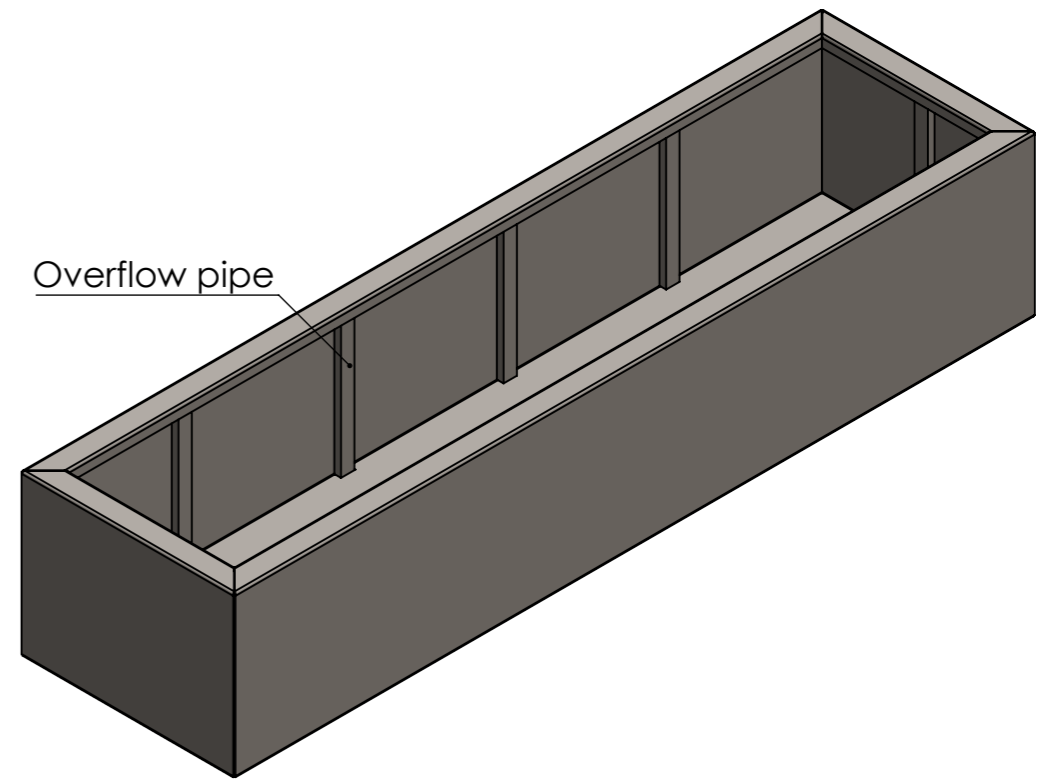

DETAIL A
SCALE 1 : 5

DETAIL B
SCALE 1 : 5

DRAWN	Luuk van den Heuvel	DATE	15-11-2023		TITLE:	4mm Aluminium	
REVISION					Drawing:	VA7__	A3
		Liessentstraat 4, 5405 AG Uden (NL). † 0031 (0)413 - 27 41 68. e info@adezz.com, i www.adezz.com		Color:	-	Mass (kg):	99.29
				SCALE:1:20	SHEET 1 OF 13		

DETAIL A
SCALE 1 : 5

DETAIL B
SCALE 1 : 5

DETAIL C
SCALE 1 : 5

Pump and electra

		DATE	
DRAWN	Luuk van den Heuvel	15-11-2023	
REVISION			

TITLE:	4mm Aluminium	
--------	---------------	--

ADEZZ
DESIGN TO GROW

DETAIL A
SCALE 1 : 5

DETAIL B
SCALE 1 : 5

DETAIL C
SCALE 1 : 5

Pump and electra
Overflow pipe

DRAWN	Luuk van den Heuvel	DATE	15-11-2023
REVISION			

TITLE:	4mm Aluminium	
--------	---------------	--

ADEZZ
DESIGN TO GROW