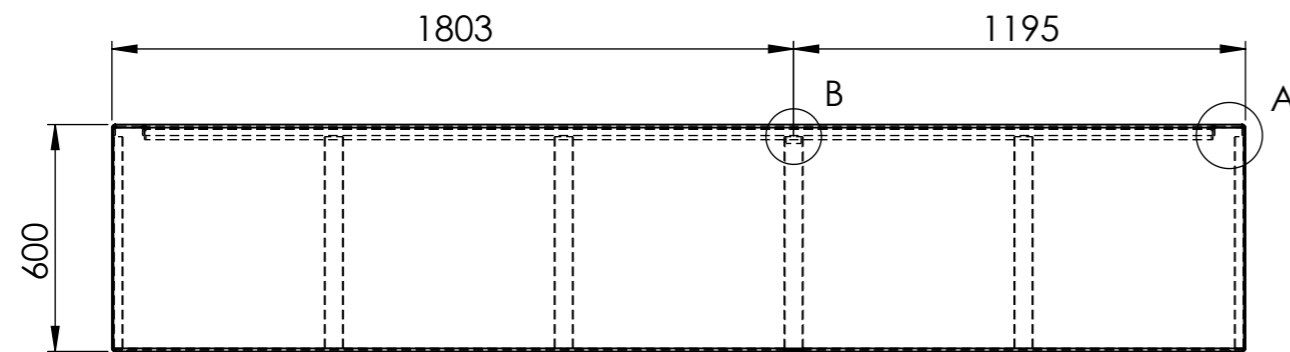

DETAIL A
SCALE 1 : 5

DETAIL B
SCALE 1 : 5

DETAIL C
SCALE 1 : 5

Pump and electra

		DATE	
DRAWN	Luuk van den Heuvel	15-11-2023	
REVISION			

TITLE:	4mm Aluminium	
--------	---------------	--

ADEZZ
DESIGN TO GROW

Liessentstraat 4, 5405 AG Uden (NL).
t 0031 (0)413 - 27 41 68.
e info@adezz.com, i www.adezz.com

Drawing:	VA7__	A3
----------	-------	----

Color:	-	Mass (kg):	99.27	SCALE:1:20	SHEET 1 OF 13
--------	---	------------	--------------	------------	---------------

DETAIL A
SCALE 1 : 5

DETAIL B
SCALE 1 : 5

DETAIL C
SCALE 1 : 5

Pump and electra
Overflow pipe

DRAWN	Luuk van den Heuvel	DATE	15-11-2023
REVISION			

TITLE:	4mm Aluminium	
--------	---------------	--

ADEZZ
DESIGN TO GROW