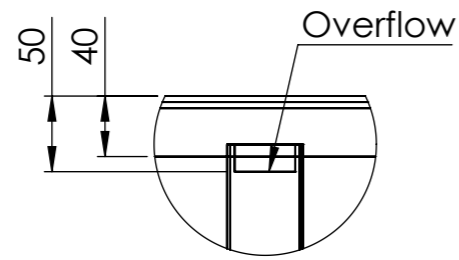

DETAIL A
SCALE 1 : 5

DETAIL B
SCALE 1 : 5

DETAIL C
SCALE 1 : 5

Pump and electra

		DATE	
DRAWN	Luuk van den Heuvel	15-11-2023	
REVISION			

TITLE:	4mm Aluminium	
--------	---------------	--

ADEZZ
DESIGN TO GROW

DETAIL A
SCALE 1 : 5

DETAIL B
SCALE 1 : 5

DETAIL C
SCALE 1 : 5

Pump and electra
Overflow pipe

DRAWN	Luuk van den Heuvel	DATE	15-11-2023
REVISION			

TITLE:	4mm Aluminium	
--------	---------------	--

ADEZZ
DESIGN TO GROW