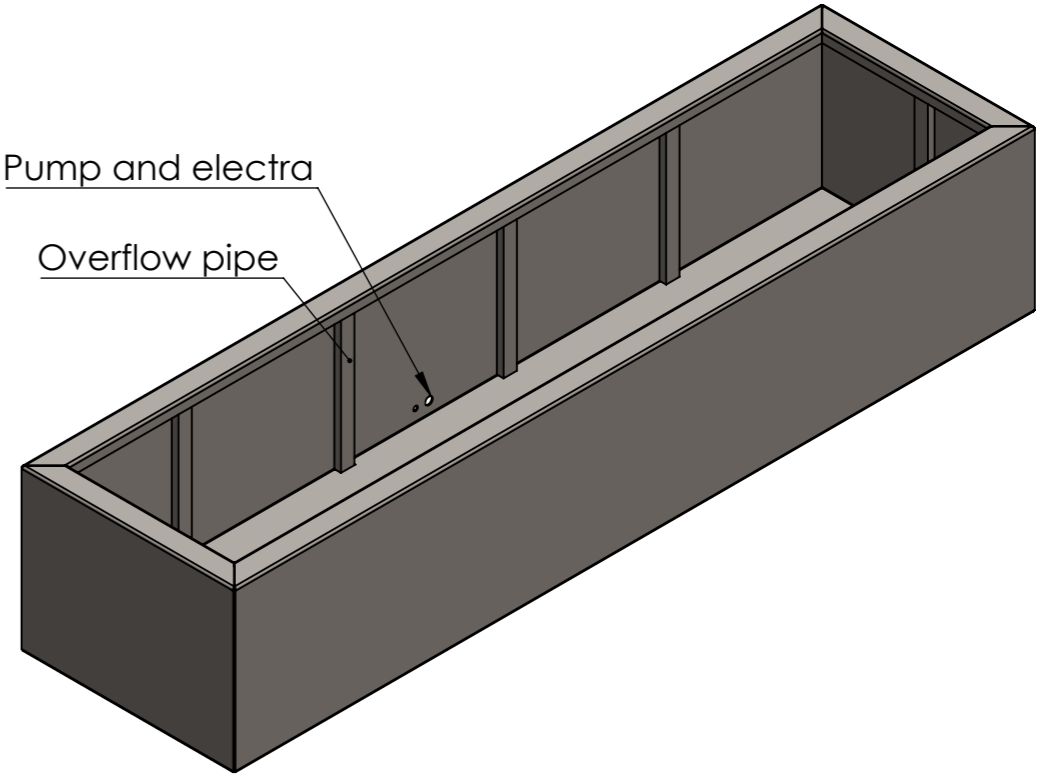

DETAIL A
SCALE 1 : 5

DETAIL B
SCALE 1 : 5

DETAIL C
SCALE 1 : 5

Pump and electra
Overflow pipe

DRAWN	Luuk van den Heuvel	DATE	15-11-2023
REVISION			

TITLE:	4mm Aluminium	
--------	---------------	--

ADEZZ
DESIGN TO GROW