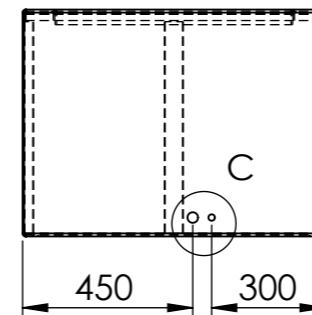

DETAIL A
SCALE 1 : 5

DETAIL B
SCALE 1 : 5

DETAIL C
SCALE 1 : 5

Pump and electra

		DATE	
DRAWN	Luuk van den Heuvel	15-11-2023	
REVISION			

TITLE:	4mm Aluminium	
--------	---------------	--

ADEZZ
DESIGN TO GROW

Liessentstraat 4, 5405 AG Uden (NL).
t 0031 (0)413 - 27 41 68.
e info@adezz.com, i www.adezz.com

Drawing:	VA7__	A3
----------	-------	----

Color:	-	Mass (kg):	99.27	SCALE:1:20	SHEET 1 OF 13
--------	---	------------	--------------	------------	---------------

DETAIL A
SCALE 1 : 5

DETAIL B
SCALE 1 : 5

DETAIL C
SCALE 1 : 5

Pump and electra
Overflow pipe

DRAWN	Luuk van den Heuvel	DATE	15-11-2023
REVISION			

TITLE:	4mm Aluminium	
--------	---------------	--

ADEZZ
DESIGN TO GROW