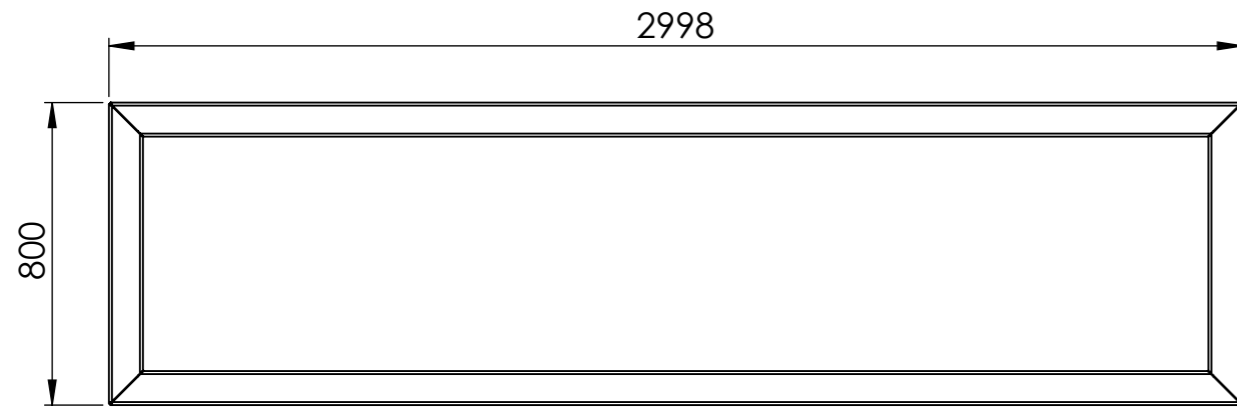

DETAIL A
SCALE 1 : 5

DETAIL B
SCALE 1 : 5

DETAIL C
SCALE 1 : 5

Pump and electra
Overflow pipe

DRAWN	Luuk van den Heuvel	DATE	15-11-2023
REVISION			

TITLE:	4mm Aluminium	
--------	---------------	--

ADEZZ
DESIGN TO GROW