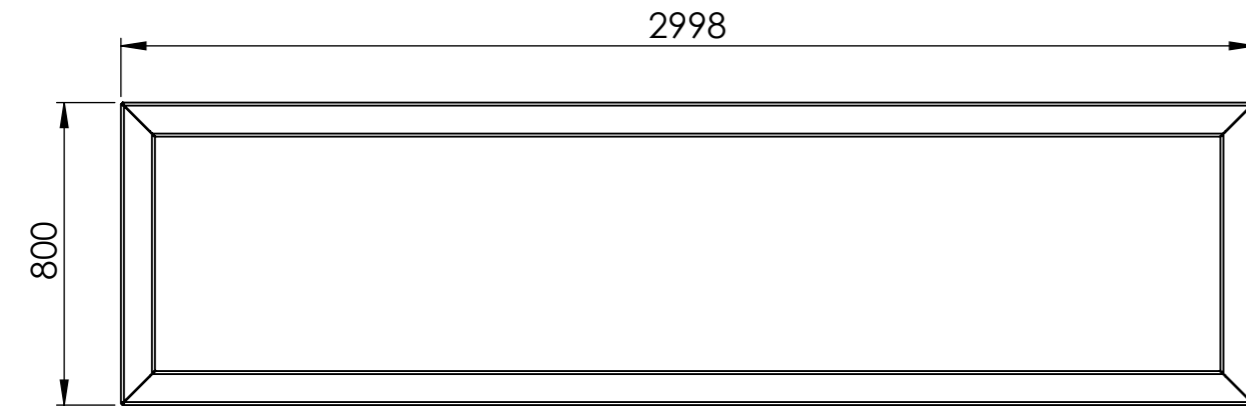

DETAIL A
SCALE 1 : 5

DETAIL B
SCALE 1 : 5

DETAIL C
SCALE 1 : 5

Pump and electra

		DATE	
DRAWN	Luuk van den Heuvel	15-11-2023	
REVISION			

TITLE:	4mm Aluminium	
--------	---------------	--

ADEZZ
DESIGN TO GROW

Liessentstraat 4, 5405 AG Uden (NL).
t 0031 (0)413 - 27 41 68.
e info@adezz.com, i www.adezz.com

Drawing:	VA7__	A3
----------	-------	----

Color:	-	Mass (kg):	99.27	SCALE:1:20	SHEET 1 OF 13
--------	---	------------	--------------	------------	---------------

DETAIL A
SCALE 1 : 5

DETAIL B
SCALE 1 : 5

DETAIL C
SCALE 1 : 5

Pump and electra
Overflow pipe

DRAWN	Luuk van den Heuvel	DATE	15-11-2023
REVISION			

TITLE:	4mm Aluminium	
--------	---------------	--

ADEZZ
DESIGN TO GROW