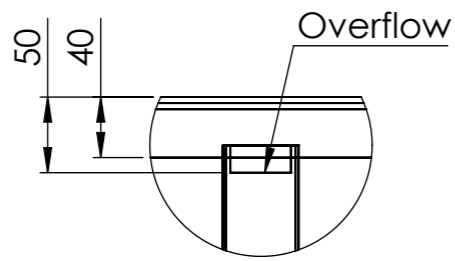

DETAIL B
SCALE 1 : 5