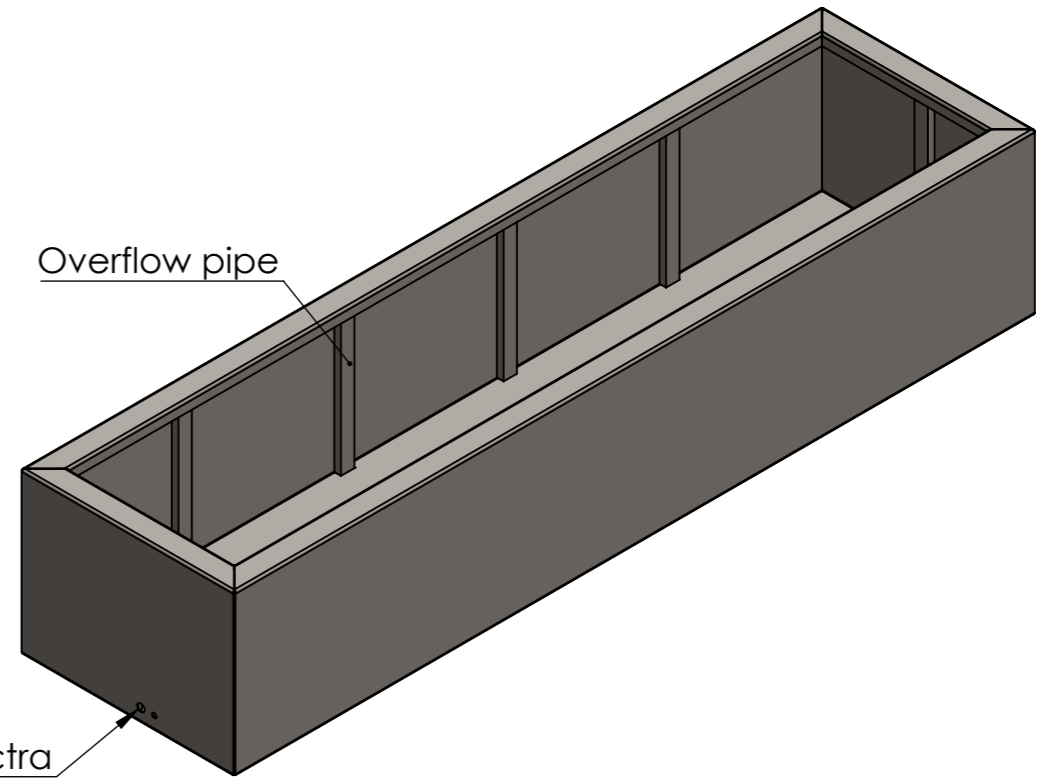

DETAIL A
SCALE 1 : 5

DETAIL B
SCALE 1 : 5

DRAWN	Luuk van den Heuvel	DATE	15-11-2023		TITLE:	4mm Aluminium	
REVISION					Drawing:	VA7__	A3
		Liessentstraat 4, 5405 AG Uden (NL). † 0031 (0)413 - 27 41 68. e info@adezz.com, i www.adezz.com		Color:	-	Mass (kg):	99.29
				SCALE:1:20	SHEET 1 OF 13		

DETAIL A
SCALE 1 : 5

DETAIL B
SCALE 1 : 5

DETAIL C
SCALE 1 : 5

Pump and electra

		DATE	
DRAWN	Luuk van den Heuvel	15-11-2023	
REVISION			

TITLE:	4mm Aluminium	
--------	---------------	--

ADEZZ
DESIGN TO GROW

DETAIL A
SCALE 1 : 5

DETAIL B
SCALE 1 : 5

DETAIL C
SCALE 1 : 5

Pump and electra
Overflow pipe

DRAWN	Luuk van den Heuvel	DATE	15-11-2023
REVISION			

TITLE:	4mm Aluminium	
--------	---------------	--

ADEZZ
DESIGN TO GROW