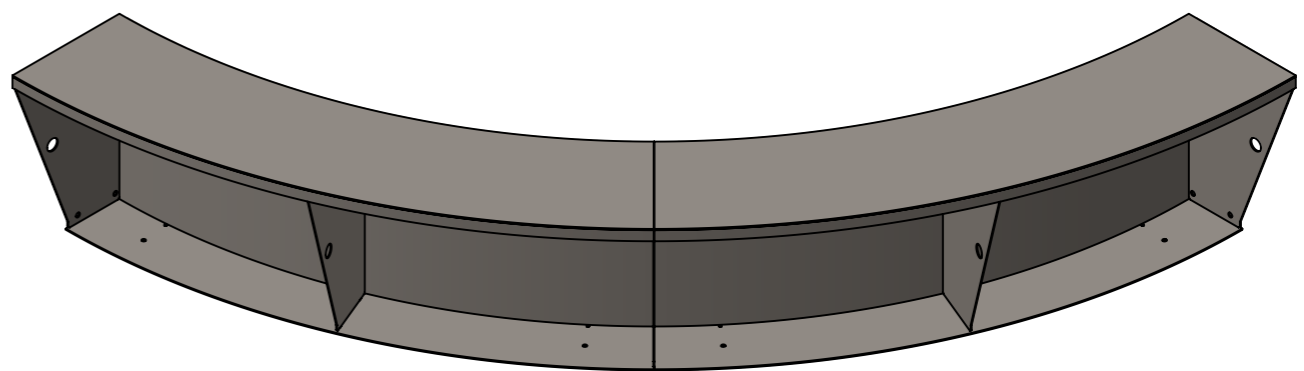

DATE		TITLE:	
DRAWN	Dorus Bannenberg	31-5-2021			4 mm Aluminum
REVISION	Luuk van der Heuvel	26-3-2024			

ADEZZ
DESIGN TO GROW

Liessentstraat 4, 5405 AG Uden (NL).
† 0031 (0)413 - 27 41 68.
e info@adezz.com, i www.adezz.com

Drawing:	ARC�4_600_2000_400_Wide	A3
Color:	-	
Mass (kg):	51.50	
SCALE:	1:20	
		SHEET 1 OF 8