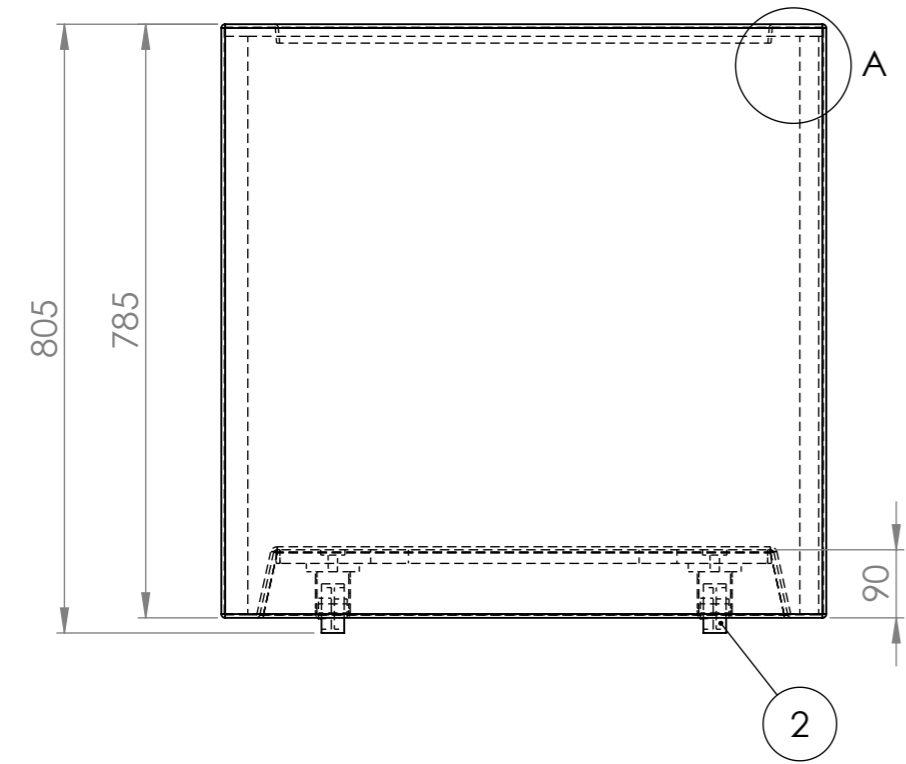

DETAIL A
SCALE 1 : 4

ITEM NO.	PART NUMBER	QTY.
1	Buxus PBWL6.1 Wheels	1
2	Buxus PBWL6.1 Wheels trolley	1

DRAWN	Luuk van den Heuvel	DATE	4-2-2021
REVISION	Martijn van den Berg		

TITLE:
3mm Fibreglass

ADEZZ
DESIGN TO GROW