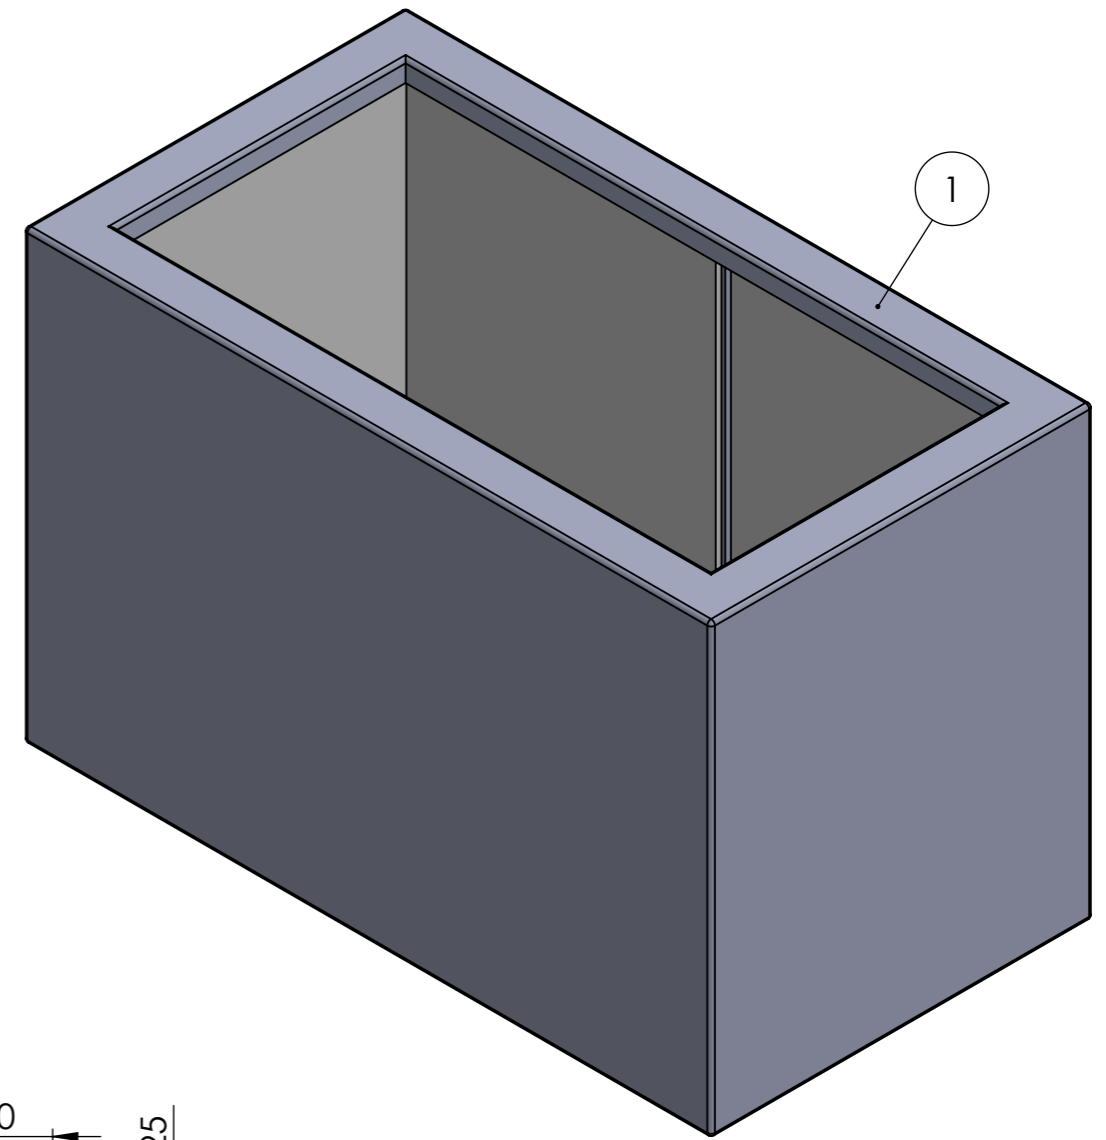

DETAIL A
SCALE 1 : 4

ITEM NO.	PART NUMBER	QTY.
1	Buxus PBWL22.3 Wheels	1
2	Buxus PBWL22.3 Wheels trolley	1

DRAWN	Luuk van den Heuvel	DATE	4-2-2021
REVISION	Martijn van den Berg		

TITLE:
3mm Fibreglass

ADEZZ
DESIGN TO GROW