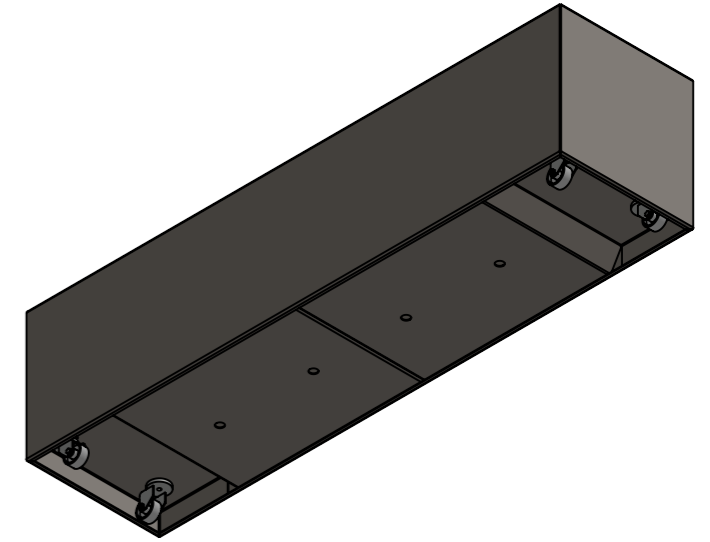

SECTION B-B