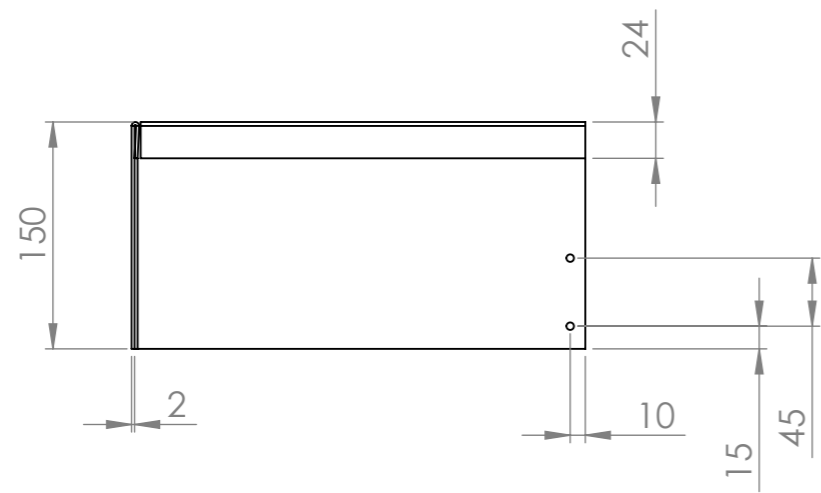

		DATE	
DRAWN	Evert Manders	3-4-2024	
REVISION	Bas Vlamings	8-4-2026	

TITLE:
Corner Flattened 300x300x150x3mm BU

ADEZZ
 DESIGN TO GROW

Liessentstraat 4, 5405 AG Uden (NL).
 † 0031 (0)413 - 27 41 68.
 e info@adezz.com, i www.adezz.com

Drawing:
Corner Flattened 300x300x150x3mm BU^{A3}

		DATE	
DRAWN	Evert Manders	3-4-2024	
REVISION	Bas Vlamings	8-4-2026	

TITLE:
Corner Flattened 300x300x150x3mm BU

ADEZZ
DESIGN TO GROW

Liessentstraat 4, 5405 AG Uden (NL).
t 0031 (0)413 - 27 41 68.
e info@adezz.com, i www.adezz.com

Drawing:
Corner Flattened 300x300x150x3mm BU^{A3}

Color: -

Mass (kg):

SCALE:1:5

SHEET 2 OF 2