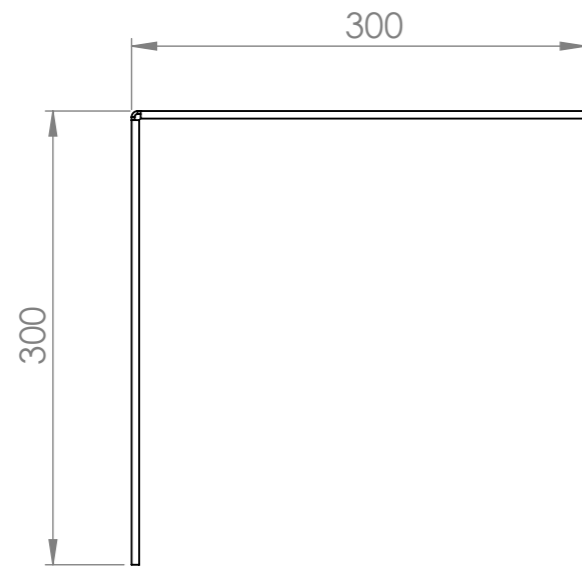

		DATE	
DRAWN	Evert Manders	3-4-2024	
REVISION	Bas Vlamings	8-4-2026	

TITLE:
Corner Flattened 300x300x150x3mm BU

ADEZZ
 DESIGN TO GROW

Liessentstraat 4, 5405 AG Uden (NL).
 † 0031 (0)413 - 27 41 68.
 e info@adezz.com, i www.adezz.com

Drawing:
Corner Flattened 300x300x150x3mm BU^{A3}

		DATE	
DRAWN	Evert Manders	3-4-2024	
REVISION	Bas Vlamings	8-4-2026	

TITLE:
Corner Flattened 300x300x150x3mm BU

ADEZZ
DESIGN TO GROW

Liessentstraat 4, 5405 AG Uden (NL).
t 0031 (0)413 - 27 41 68.
e info@adezz.com, i www.adezz.com

Drawing:
Corner Flattened 300x300x150x3mm BU^{A3}

Color: -

Mass (kg):

SCALE:1:5

SHEET 2 OF 2