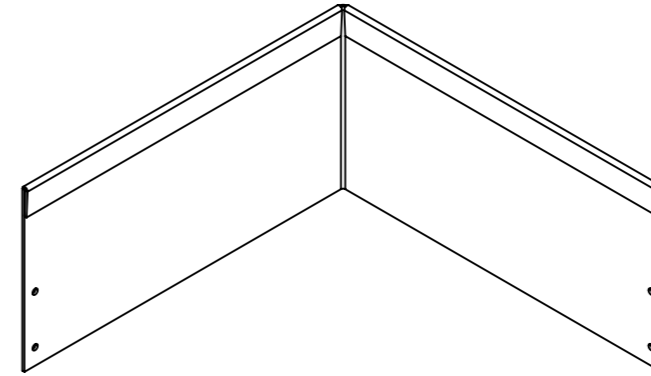

		DATE	
DRAWN	Evert Manders	3-4-2024	
REVISION	Bas Vlamings	8-4-2026	

TITLE:
Corner Flattened 300x300x150x3mm BU

ADEZZ
 DESIGN TO GROW

Liessentstraat 4, 5405 AG Uden (NL).
 † 0031 (0)413 - 27 41 68.
 e info@adezz.com, i www.adezz.com

Drawing:
Corner Flattened 300x300x150x3mm BU^{A3}

		DATE	
DRAWN	Evert Manders	3-4-2024	
REVISION	Bas Vlamings	8-4-2026	

TITLE:
Corner Flattened 300x300x150x3mm BU

ADEZZ
DESIGN TO GROW

Liessentstraat 4, 5405 AG Uden (NL).
t 0031 (0)413 - 27 41 68.
e info@adezz.com, i www.adezz.com

Drawing:
Corner Flattened 300x300x150x3mm BU^{A3}

Color: -

Mass (kg):

SCALE:1:5

SHEET 2 OF 2