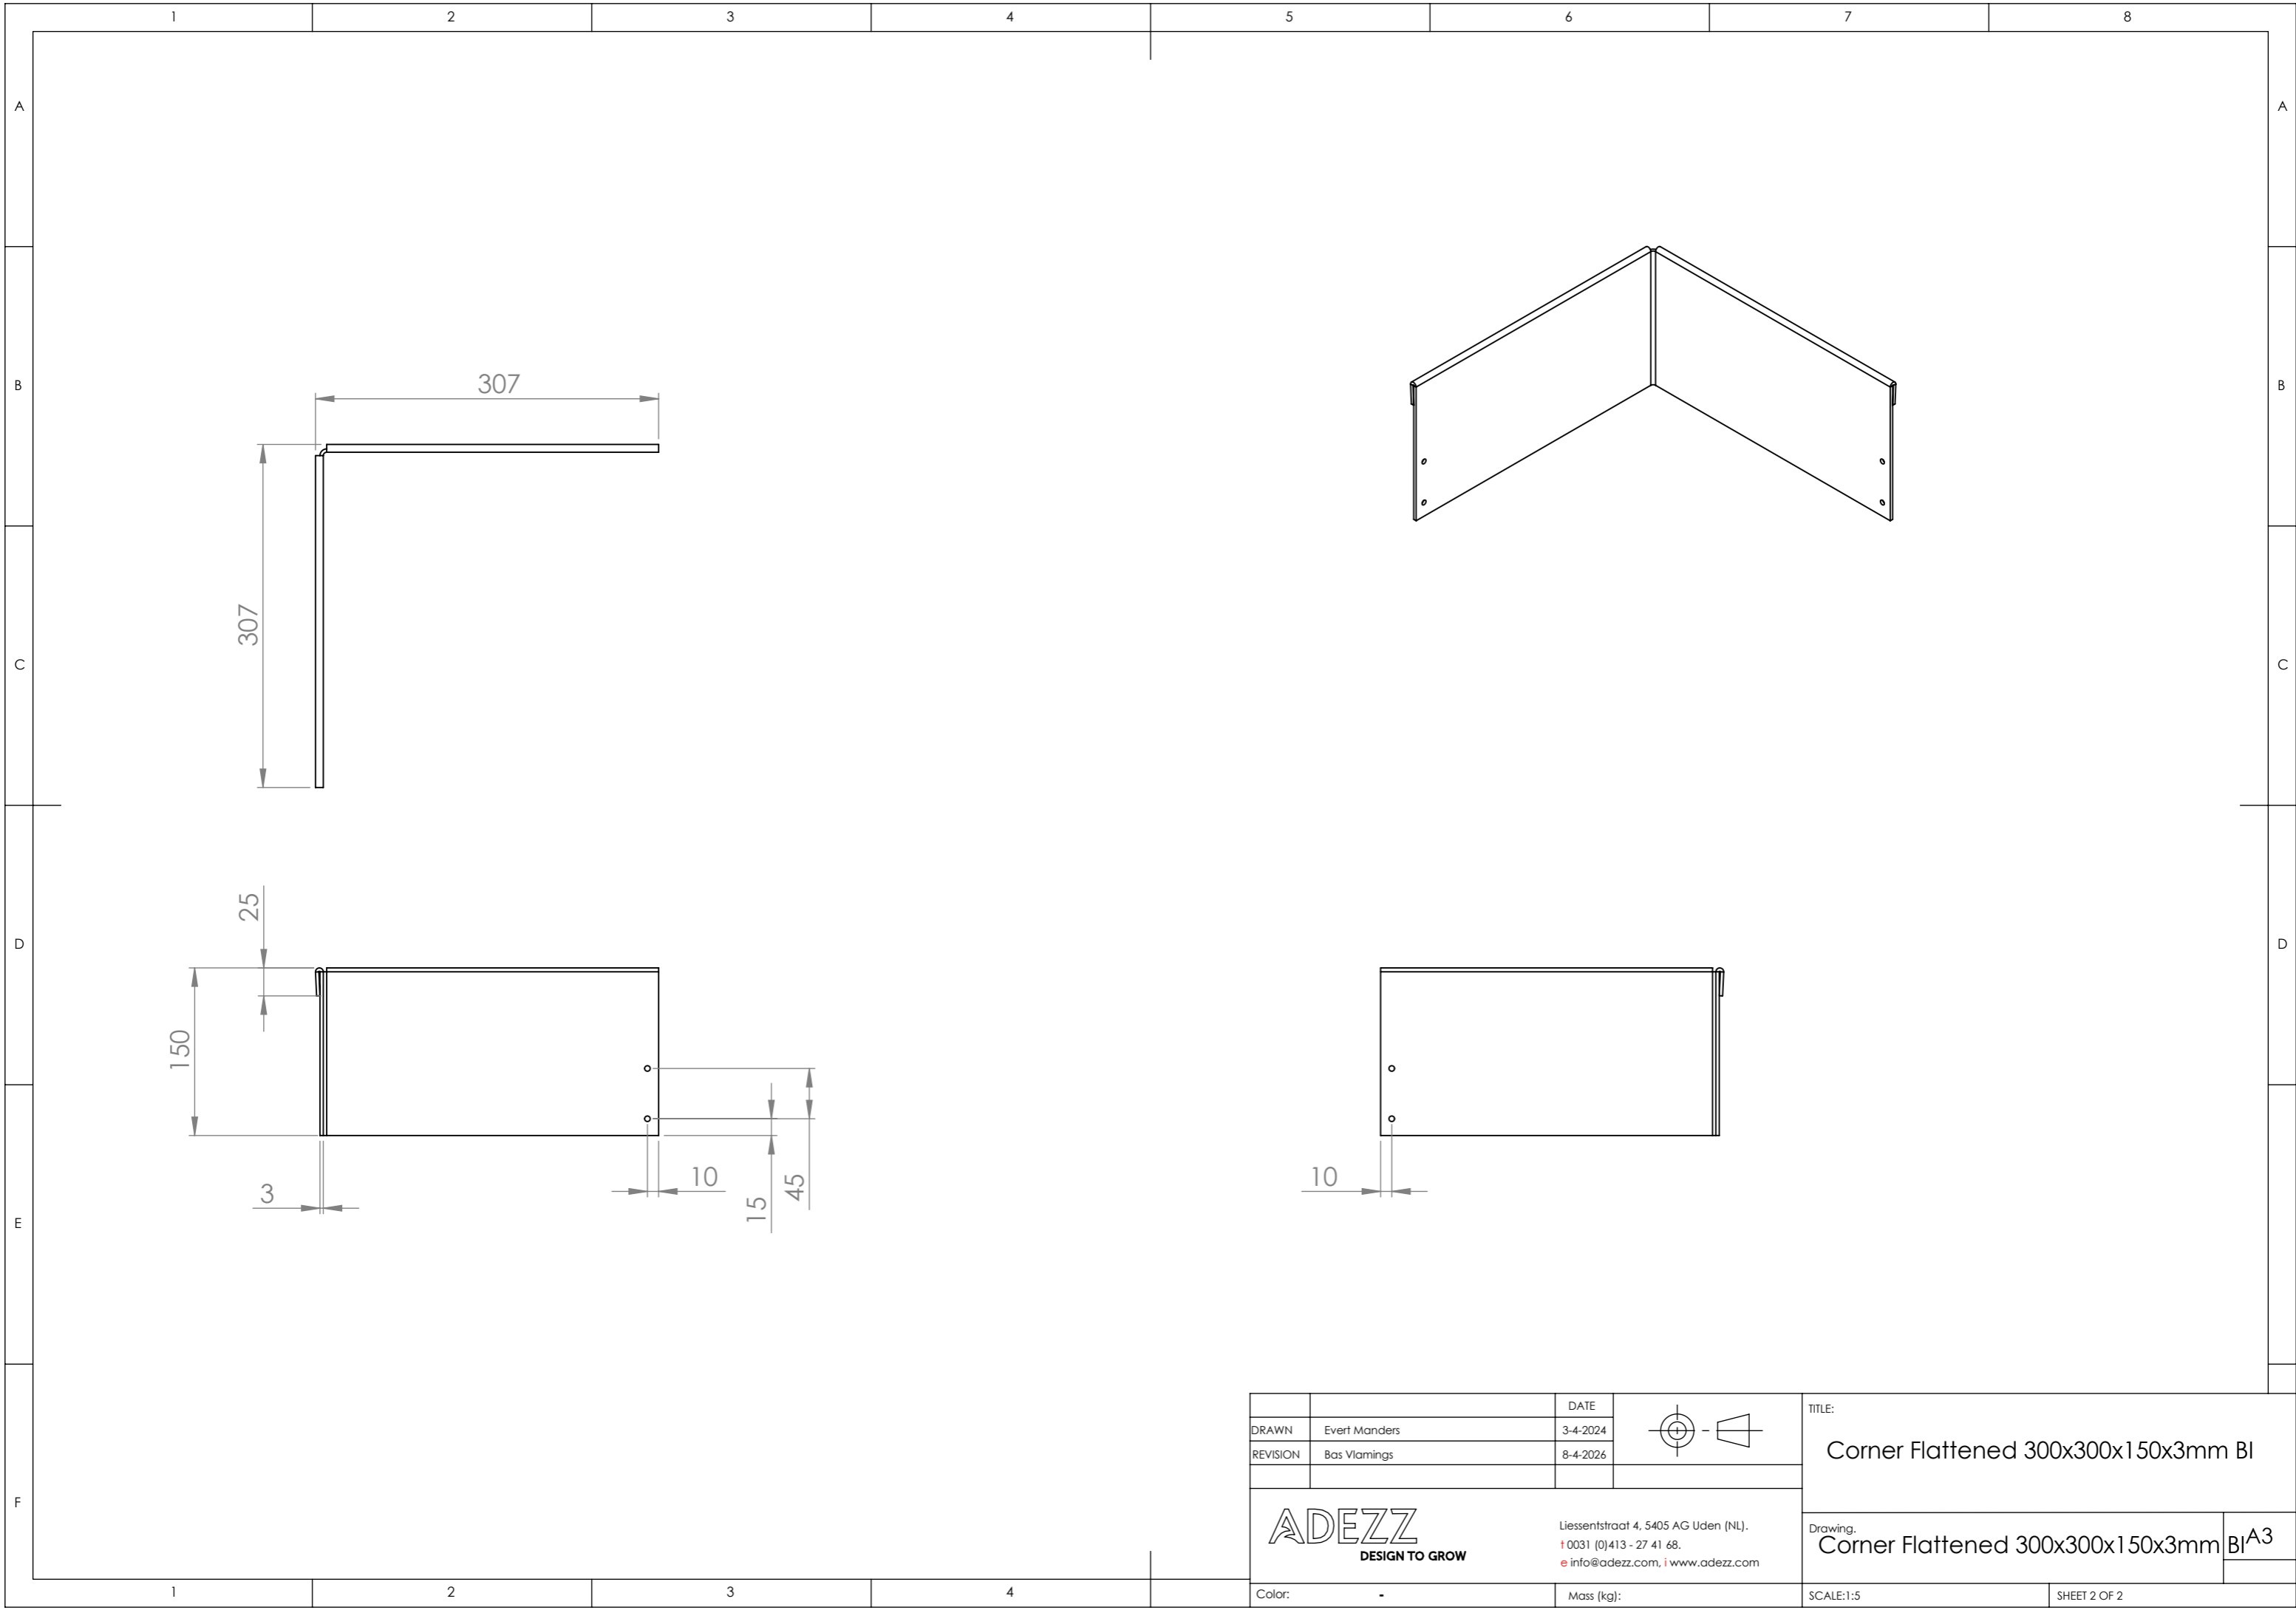

		DATE	
DRAWN	Evert Manders	3-4-2024	
REVISION	Bas Vlamings	8-4-2026	

TITLE:
Corner Flattened 300x300x150x3mm BI

ADEZZ
 DESIGN TO GROW

Liessentstraat 4, 5405 AG Uden (NL).
 † 0031 (0)413 - 27 41 68.
 e info@adezz.com, i www.adezz.com

Drawing:
Corner Flattened 300x300x150x3mm BI^{A3}

Color:	-	Mass (kg):		SCALE:1:5	SHEET 1 OF 2
--------	---	------------	--	-----------	--------------

		DATE	
DRAWN	Evert Manders	3-4-2024	
REVISION	Bas Vlamings	8-4-2026	

TITLE:
Corner Flattened 300x300x1 50x3mm BI

ADEZZ
 DESIGN TO GROW

Liessentstraat 4, 5405 AG Uden (NL).
 † 0031 (0)413 - 27 41 68.
 e info@adezz.com, i www.adezz.com

Drawing:
Corner Flattened 300x300x1 50x3mm BI^{A3}

Color:	-	Mass (kg):		SCALE:1:5	SHEET 2 OF 2
--------	---	------------	--	-----------	--------------