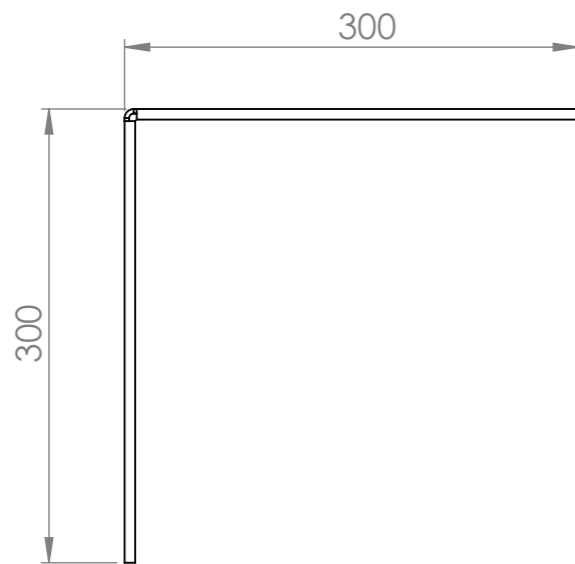

		DATE	
DRAWN	Evert Manders	3-4-2024	
REVISION	Bas Vlamings	8-4-2026	

TITLE:  
**Corner Flattened 300x300x290x3mm BU**

**ADEZZ**  
 DESIGN TO GROW

Liessentstraat 4, 5405 AG Uden (NL).  
 † 0031 (0)413 - 27 41 68.  
 e info@adezz.com, i www.adezz.com

Drawing:  
**Corner Flattened 300x300x290x3mm BU<sup>A3</sup>**

Color:	-	Mass (kg):		SCALE:1:5	SHEET 1 OF 2
--------	---	------------	--	-----------	--------------

		DATE	
DRAWN	Evert Manders	3-4-2024	
REVISION	Bas Vlamings	8-4-2026	

TITLE:  
Corner Flattened 300x300x290x3mm BU

**ADEZZ**  
DESIGN TO GROW

Liessentstraat 4, 5405 AG Uden (NL).  
t 0031 (0)413 - 27 41 68.  
e info@adezz.com, i www.adezz.com

Drawing:  
Corner Flattened 300x300x290x3mm BU<sup>A3</sup>

Color: -

Mass (kg):

SCALE:1:5

SHEET 2 OF 2