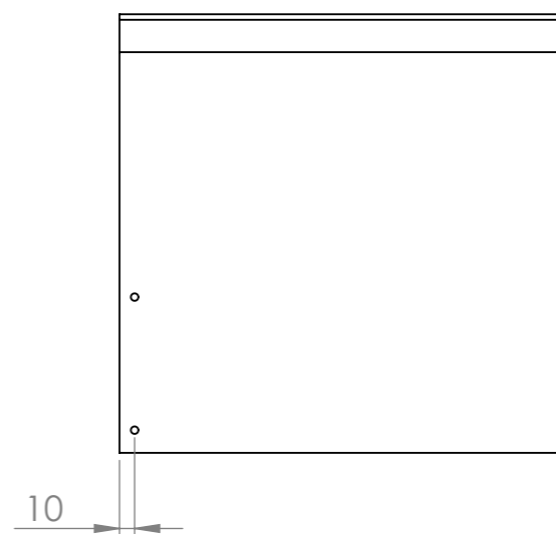

		DATE	
DRAWN	Evert Manders	3-4-2024	
REVISION	Bas Vlamings	8-4-2026	

TITLE:  
**Corner Flattened 300x300x290x3mm BU**

**ADEZZ**  
 DESIGN TO GROW

Liessentstraat 4, 5405 AG Uden (NL).  
 † 0031 (0)413 - 27 41 68.  
 e info@adezz.com, i www.adezz.com

Drawing:  
**Corner Flattened 300x300x290x3mm BU<sup>A3</sup>**

Color:	-	Mass (kg):		SCALE:1:5	SHEET 1 OF 2
--------	---	------------	--	-----------	--------------

		DATE	
DRAWN	Evert Manders	3-4-2024	
REVISION	Bas Vlamings	8-4-2026	

TITLE:  
Corner Flattened 300x300x290x3mm BU

**ADEZZ**  
DESIGN TO GROW

Liessentstraat 4, 5405 AG Uden (NL).  
t 0031 (0)413 - 27 41 68.  
e info@adezz.com, i www.adezz.com

Drawing:  
Corner Flattened 300x300x290x3mm BU<sup>A3</sup>

Color: -

Mass (kg):

SCALE:1:5

SHEET 2 OF 2