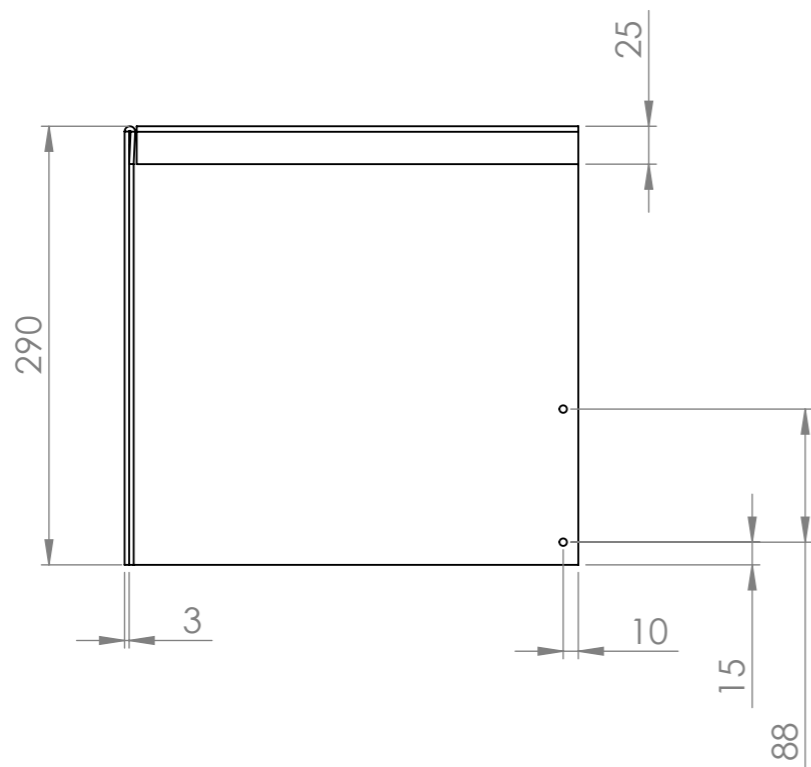

		DATE	
DRAWN	Evert Manders	3-4-2024	
REVISION	Bas Vlamings	8-4-2026	

TITLE:  
**Corner Flattened 300x300x290x3mm BU**

**ADEZZ**  
 DESIGN TO GROW

Liessentstraat 4, 5405 AG Uden (NL).  
 † 0031 (0)413 - 27 41 68.  
 e info@adezz.com, i www.adezz.com

Drawing:  
**Corner Flattened 300x300x290x3mm BU<sup>A3</sup>**

Color:	-	Mass (kg):		SCALE:1:5	SHEET 1 OF 2
--------	---	------------	--	-----------	--------------

		DATE	
DRAWN	Evert Manders	3-4-2024	
REVISION	Bas Vlamings	8-4-2026	

TITLE:  
Corner Flattened 300x300x290x3mm BU

**ADEZZ**  
DESIGN TO GROW

Liessentstraat 4, 5405 AG Uden (NL).  
t 0031 (0)413 - 27 41 68.  
e info@adezz.com, i www.adezz.com

Drawing:  
Corner Flattened 300x300x290x3mm BU<sup>A3</sup>

Color: -

Mass (kg):

SCALE:1:5

SHEET 2 OF 2