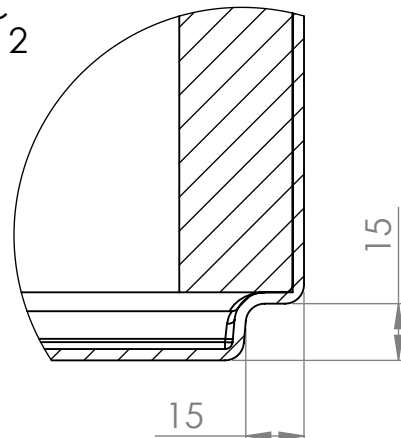

SECTION A-A

DETAIL C
SCALE 1:2

ITEM NO.	PART NUMBER	DESCRIPTION	QTY.
1	PBH22.2 Polyester		1
2	PBH22.2 EPS60		4
3	PBH22.2 EPS60 2		2

		DATE
DRAWN	Joris Koppens	3-10-2019
REVISION	Bas Vlamings	15-7-2021

TITLE:

Mass (kg):

SCALE:1:20

SHEET 1 OF 3