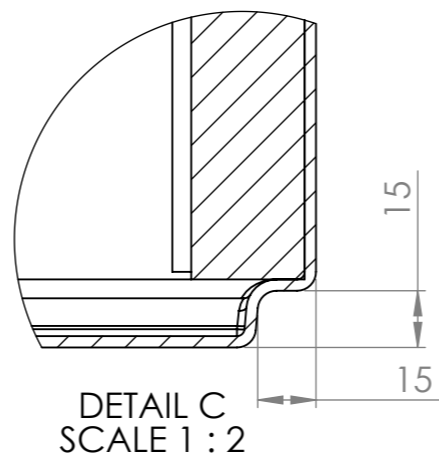

SECTION A-A

ITEM NO.	PART NUMBER	DESCRIPTION	QTY.
1	PB3.2 Polyester		1
2	PB3.2 EPS60 2		4
3	PB3.2 EPS60		8

DRAWN	Joris Koppens	DATE	3-10-2019
REVISION			

ADEZZ[®]
WE PRODUCE GARDEN PRODUCTS FOR PROFESSIONALS

Liessentstraat 4, 5405 AG Uden (NL).
t 0031 (0)413 - 27 41 68.
e info@adezz.com, i www.adezz.com

TITLE:
3mm Fibreglass

Drawing: PB3.2 1400x1400x600 A3