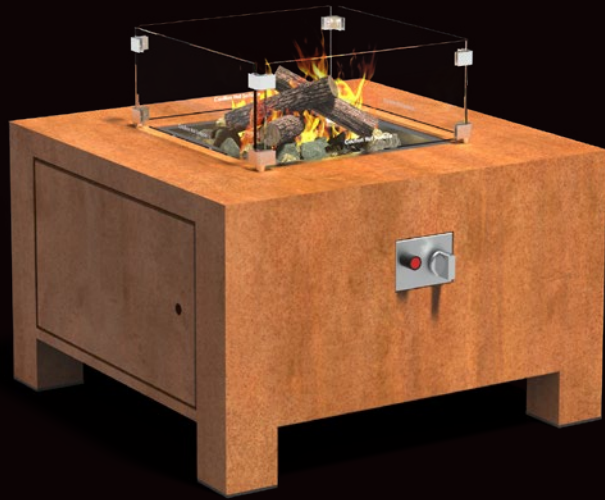

FORNO

IGNITE YOUR NATURE

BRANN

BRANN

The BRANN brings warmth and cosiness to gardens and patios. This fire feature offers a clean flame and is easy to light, thanks to the built-in electric ignition. The BRANN can also be used as an attractive partition for outdoor spaces in hospitality venues.

FEATURES

With the simple addition of our BRANN table, you can create a pleasant and inviting atmosphere in your garden. Enjoy evenings outdoors to the fullest in the glow of its inviting flames.

The gas burner in the table is safe and easy to use. All parts are CE approved and have a long service life. You can enjoy your BRANN fire table for many years.

CORTEN STEEL

The bold, warm look of corten steel makes it the ideal material for this gas fireplace. The distinctive orange-brown colour is a patina formed by a natural rust layer. Another name for corten steel is weathering steel: weather conditions have a positive effect on this gas fireplace.

SPECIFICATIONS

- 5-year guarantee.
- Includes burner and assembly hardware.
- Gas bottle not included.
- All parts are CE approved.
- The burner is made of high-quality stainless steel.
- Easy installation. The gas bottle can be stored safely and easily under the burner.
- Corten steel is very robust, hard-wearing, weatherproof, low-maintenance and durable.
- Products are delivered without rust. The corten steel rusting process takes about 4-5 months, depending on weather conditions.
- The rust can be fixed by applying Owatrol. This is a penetrating rust inhibitor that forms a protective anti-rust coating. Owatrol protects the product and stops the rust on corten steel flaking off.