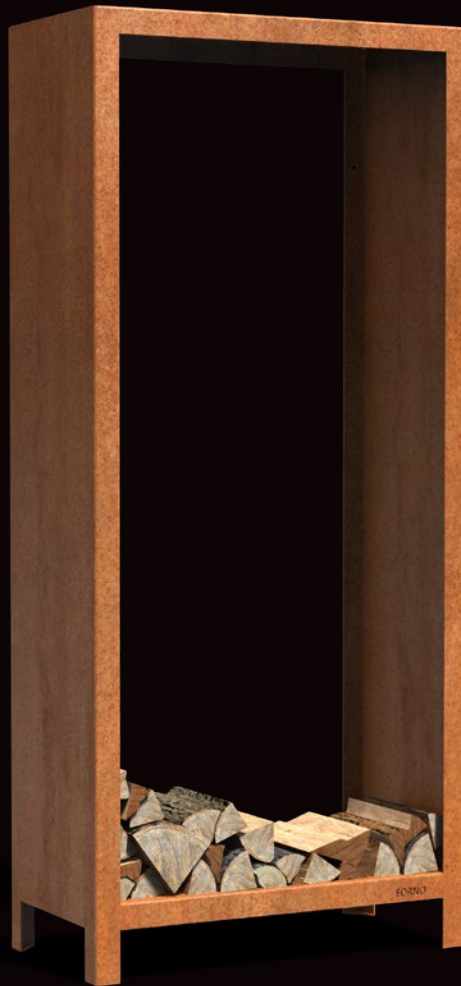

FORNO

IGNITE YOUR NATURE

LOGG

LOGG

Unusually for a wood store, the LOGG has an open design. This improves the drying process by allowing air to circulate around the wood. Legs raise the wood store from the ground, giving it a light, airy look.

Stylish and practical. The LOGG turns practical wood storage into a stylish garden design element. The LOGG can be ordered in various sizes and is heat resistant. It can be placed directly next to your outdoor fireplace, making evenings around the fire even more relaxed and cosy.

CORTEN STEEL

The warm tone of corten steel perfectly complements the natural look of stacked wood. The LOGG is made of corten steel, which develops an orange-brown patina over time. Corten steel is a metal alloy made by adding copper, phosphorus, silicon, nickel and chromium to iron. When exposed to air, the material forms a protective layer of rust. This natural coating prevents further corrosion.