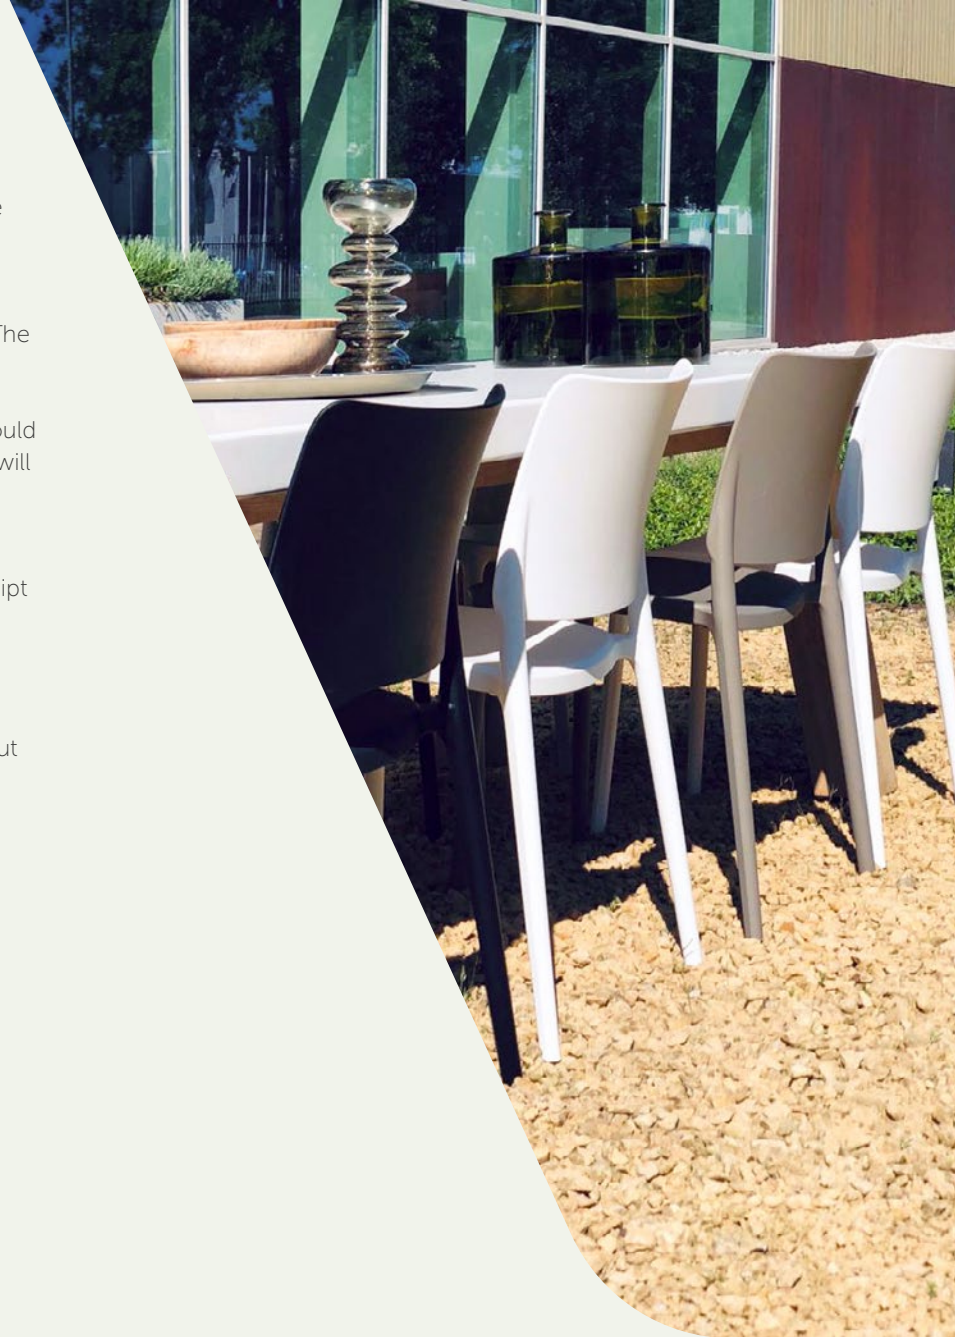

Because this chair is made from plastic, it is weatherproof and not affected by moisture. It will not rot or mould when exposed to rain, for example. The material will also not warp in the sun, and since it is UV resistant, it will also not discolour or fade. You will enjoy this product for many years.

SPECIFICATIONS

- 5-year guarantee.
- Reinforced to prevent warping.
- Plastic SERA chairs are very lightweight, strong, weatherproof, and low maintenance.
- The chairs are stackable, making them easy to store.
- Available in white, black, grey and taupe as standard.
- We also supply professional maintenance products.

KEY POINTS TO NOTE

- Products should be unpacked immediately upon receipt to release any moisture trapped inside the packaging. This moisture can cause stains that are difficult to remove.
- If used outdoors, clean at least twice a year. Spray the furniture with ADEZZ cleaner/protector to draw dirt out of the pores, then rinse clean with tap water. Finally, repeat the application of ADEZZ cleaner/protector to provide optimal protection against dirt and grime.
- Do not use a pressure washer and/or scouring pad to clean our garden furniture. This damages the coating.

OPTIONAL

- Complete the set! See our tables for ways to create a beautiful garden furniture set with the SERA chairs.