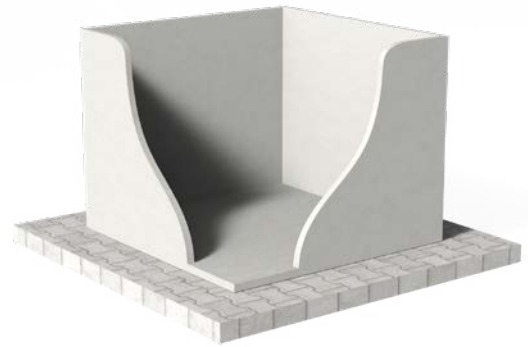

ADEZZ®

WE PRODUCE GARDEN PRODUCTS FOR PROFESSIONALS

POLYMER CONCRETE PLANTERS

Product description

Polymer Concrete is a moulded stone composite, which is ideal for use in public spaces. The material is highly compressed, making it extremely strong. Natural minerals mixed with binding agents, that are becoming increasingly recyclable. The planters are not submitted to wear and tear. They are 100% waterproof and are therefore extremely frost resistant. The closed structure of the material means it does not hold dirt and will naturally clean from rain water.

PLANTING ADVICE

4. Fill the planter with a layer of hydro grains about 10cm high. Place a moisture-permeable anti-root cloth over the hydro grains.

Note! Raise the cloth at the edges at least 10 cm for an ideal effect.