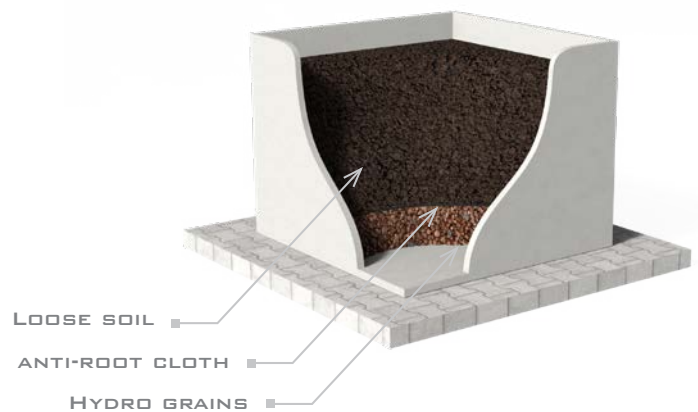

ADEZZ®

WE PRODUCE GARDEN PRODUCTS FOR PROFESSIONALS

POLYMER CONCRETE PLANTERS

Product description

Polymer Concrete is a moulded stone composite, which is ideal for use in public spaces. The material is highly compressed, making it extremely strong. Natural minerals mixed with binding agents, that are becoming increasingly recyclable. The planters are not submitted to wear and tear. They are 100% waterproof and are therefore extremely frost resistant. The closed structure of the material means it does not hold dirt and will naturally clean from rain water.

Maintenance

- Clean at least once a year. Rinse the planter with clean tap water to remove dirt.
Note! Do not use a high-pressure cleaner.

PLACEMENT

PLACEMENT

1. Provide a flat, solid surface. If not done carefully, it can create tension in the product which can result in damage to the product.
2. Drill drainage holes in the bottom of the planter if desired.
3. Always provide sufficient breathing space (minimum 1 cm) around the planters to prevent moisture trapping.

PLANTING ADVICE

4. Fill the planter with a layer of hydro grains about 10cm high. Place a moisture-permeable anti-root cloth over the hydro grains.

Note! Raise the cloth at the edges at least 10 cm for an ideal effect.

5. Cover the anti-root cloth with a layer of airy soil mixture adapted to the planting to be applied.

Note! The soil in the planter should never be tamped down, this can cause damage to the planter.

POLYMER CONCRETE PLANTERS